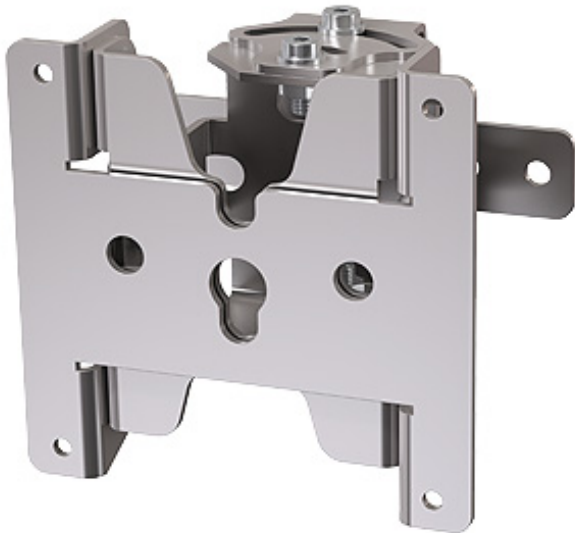

SIMATIC RF600 antenna mounting 3-way kit stainless steel; for  
RF600 antenna and reader packaging init 1 piece

last modified:

10/12/2017