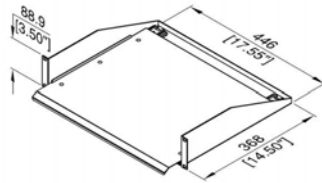

## R1194/2U-SL Sliding Rack Shelf

Sliding Rack Shelf

Material: 1.5mm/ 16 gauge Steel

Part Number	Finish	Description
<b>R1194/2UK-SL</b>	Black	

## R1290/1U Sliding Rack Tray

Sliding Rack Tray, with Universal Equipment Fixing Points.  
Available Powder Coated Black, or Light Grey (RAL7035).  
Recommended Load Capacity 19Kg/41.9Lbs

Material: 1.2mm/ 18 gauge Steel