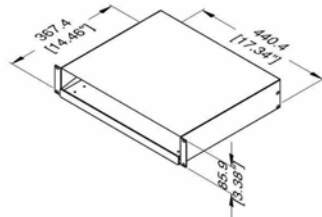

R1290/1U Sliding Rack Tray

Sliding Rack Tray, with Universal Equipment Fixing Points.
Available Powder Coated Black, or Light Grey (RAL7035).
Recommended Load Capacity 19Kg/41.9Lbs

Material: 1.2mm/ 18 gauge Steel

Part Number	Finish	Description
R1290/1UK	Black	
R1290/1UG	Grey	

Rack Shelves

280

R1292-KBT Keyboard Tray

Sliding Keyboard Tray.
Available Powder Coated Black, or Light Grey (RAL7035).

Material: 1.5mm/ 16 gauge Steel

Part Number	Finish	Description
R1292-KBT	Black	
R1292-GKBT	Grey