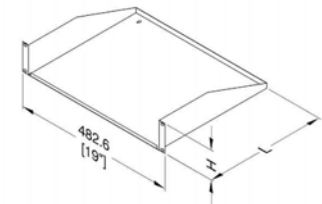

## R1290/1U Sliding Rack Tray

Sliding Rack Tray, with Universal Equipment Fixing Points.  
Available Powder Coated Black, or Light Grey (RAL7035).  
Recommended Load Capacity 19Kg/41.9Lbs

Material: 1.2mm/ 18 gauge Steel

# Rack Shelves

SHELF	H	L
1U	44.4 / 1.75"	272.0 / 10.7"
2U	88.9 / 3.50"	368.2 / 14.5"