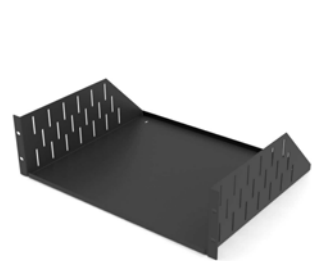

## R1290/1U Sliding Rack Tray

Sliding Rack Tray, with Universal Equipment Fixing Points.  
Available Powder Coated Black, or Light Grey (RAL7035).  
Recommended Load Capacity 19Kg/41.9Lbs

Material: 1.2mm/ 18 gauge Steel

## R1292-KBT Keyboard Tray

Sliding Keyboard Tray.  
Available Powder Coated Black, or Light Grey (RAL7035).

Material: 1.5mm/ 16 gauge Steel

Part Number	Finish	Description
<b>R1292-KBT</b>	Black	
<b>R1292-GKBT</b>	Grey	

# Rack Shelves

SHELF	H	L
1U	44.4 / 1.75"	272.0 / 10.7"
2U	88.9 / 3.50"	368.2 / 14.5"

## R1194 1U-2U Rack Shelf

Rack Shelf.  
Available Powder Coated Black, or Light Grey (RAL7035).  
3U and 4U Shelves include Side slots for R1288/CB clamping bars.

Material: 1.5mm/ 16 gauge Steel

Part Number	Finish	Size (U)	Recommended Load Capacity	Weight
<b>R1194/1UK</b>	Black	1U	15Kg/35Lbs	1.992Kg/4.39Lb
<b>R1194/1UG</b>	Grey	1U	15Kg/35Lbs	1.992Kg/4.39Lb
<b>R1194/2UK</b>	Black	2U	22Kg/50Lbs	3.062Kg/6.75Lb
<b>R1194/2UG</b>	Grey	2U	22Kg/50Lbs	3.062Kg/6.75Lb