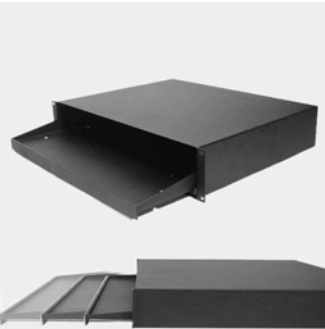

## R1194/2U-SL Sliding Rack Shelf

Sliding Rack Shelf

Material: 1.5mm/ 16 gauge Steel

Part Number	Finish	Description
<b>R1194/2UK-SL</b>	Black	

## R1290/1U Sliding Rack Tray

Sliding Rack Tray, with Universal Equipment Fixing Points.  
Available Powder Coated Black, or Light Grey (RAL7035).  
Recommended Load Capacity 19Kg/41.9Lbs

Material: 1.2mm/ 18 gauge Steel

Part Number	Finish	Description
<b>R1290/1UK</b>	Black	
<b>R1290/1UG</b>	Grey	

Rack Shelves

280

## R1292-KBT Keyboard Tray

Sliding Keyboard Tray.  
Available Powder Coated Black, or Light Grey (RAL7035).

Material: 1.5mm/ 16 gauge Steel

Part Number	Finish	Description
<b>R1292-KBT</b>	Black	
<b>R1292-GKBT</b>	Grey	