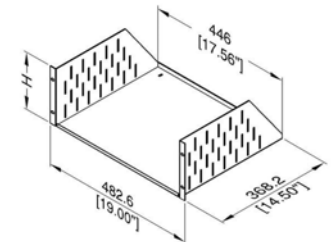

# Rack Shelves

SHELF	H	L
1U	44.4 / 1.75"	272.0 / 10.7"
2U	88.9 / 3.50"	368.2 / 14.5"

## R1194 1U-2U Rack Shelf

Rack Shelf.  
Available Powder Coated Black, or Light Grey (RAL7035).  
3U and 4U Shelves include Side slots for R1288/CB clamping bars.

Material: 1.5mm/ 16 gauge Steel

Part Number	Finish	Size (U)	Recommended Load Capacity	Weight
<b>R1194/1UK</b>	Black	1U	15Kg/35Lbs	1.992Kg/4.39Lb
<b>R1194/1UG</b>	Grey	1U	15Kg/35Lbs	1.992Kg/4.39Lb
<b>R1194/2UK</b>	Black	2U	22Kg/50Lbs	3.062Kg/6.75Lb
<b>R1194/2UG</b>	Grey	2U	22Kg/50Lbs	3.062Kg/6.75Lb

SHELF	H
3U	133.4 / 5.25"
4U	177.8 / 7.00"