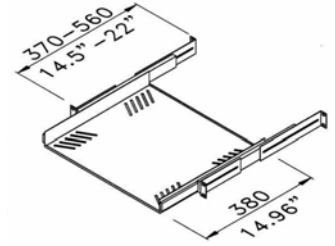

## R1194/2U-SL Sliding Rack Shelf

Sliding Rack Shelf

Material: 1.5mm/ 16 gauge Steel

Part Number	Finish	Description
<b>R1194/2UK-SL</b>	Black	

## R1290/1U Sliding Rack Tray

Sliding Rack Tray, with Universal Equipment Fixing Points.  
Available Powder Coated Black, or Light Grey (RAL7035).  
Recommended Load Capacity 19Kg/41.9Lbs

Material: 1.2mm/ 18 gauge Steel