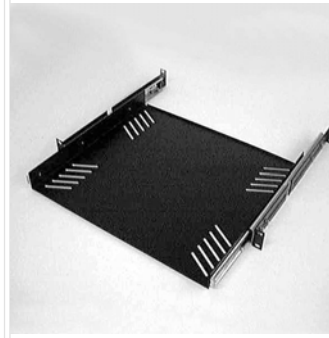

## R1194/2U-SL Sliding Rack Shelf

Sliding Rack Shelf

Material: 1.5mm/ 16 gauge Steel

Part Number	Finish	Description
<b>R1194/2UK-SL</b>	Black	

## R1290/1U Sliding Rack Tray

Sliding Rack Tray, with Universal Equipment Fixing Points.  
Available Powder Coated Black, or Light Grey (RAL7035).  
Recommended Load Capacity 19Kg/41.9Lbs

Material: 1.2mm/ 18 gauge Steel