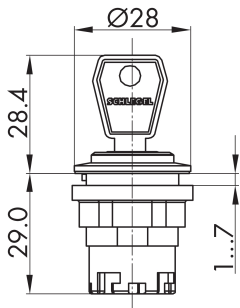

### Key actuator head, momentary, silver-coloured JRMSSA23E

Description: including two keys other lock types on request

Category: Key Switches (momentary/maintained)  
 Series: RONDEX-JUWEL®  
 Panel cut-out: Ø 22.3 mm  
 Protection class: II (protective insulation)  
 Degree of protection: IP65  
 Switching function: momentary action  
 Illumination: no  
 With labelling option: no  
 Front bezel: silver-coloured  
 Shape: round

#### Legend

■ = Switching position

> = Spring return

○ = Key removable position