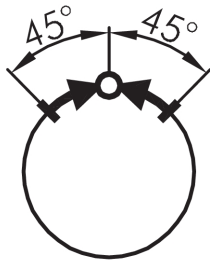

### Key actuator head, momentary, silver-coloured JRMSSA23E

Description: including two keys other lock types on request

Category: Key Switches (momentary/maintained)  
 Series: RONDEX-JUWEL®  
 Panel cut-out: Ø 22.3 mm  
 Protection class: II (protective insulation)  
 Degree of protection: IP65  
 Switching function: momentary action  
 Illumination: no  
 With labelling option: no  
 Front bezel: silver-coloured  
 Shape: round

#### Legend

■ = Switching position

> = Spring return

○ = Key removable position