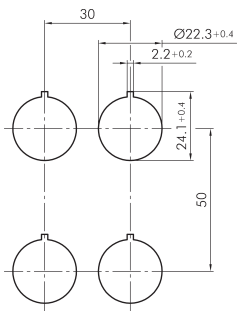

### Key actuator head, momentary, silver-coloured JRMSSA23E

Description: including two keys other lock types on request

Category: Key Switches (momentary/maintained)  
 Series: RONDEX-JUWEL®  
 Panel cut-out: Ø 22.3 mm  
 Protection class: II (protective insulation)  
 Degree of protection: IP65  
 Switching function: momentary action  
 Illumination: no  
 With labelling option: no  
 Front bezel: silver-coloured  
 Shape: round

#### Legend

■ = Switching position

> = Spring return

○ = Key removable position