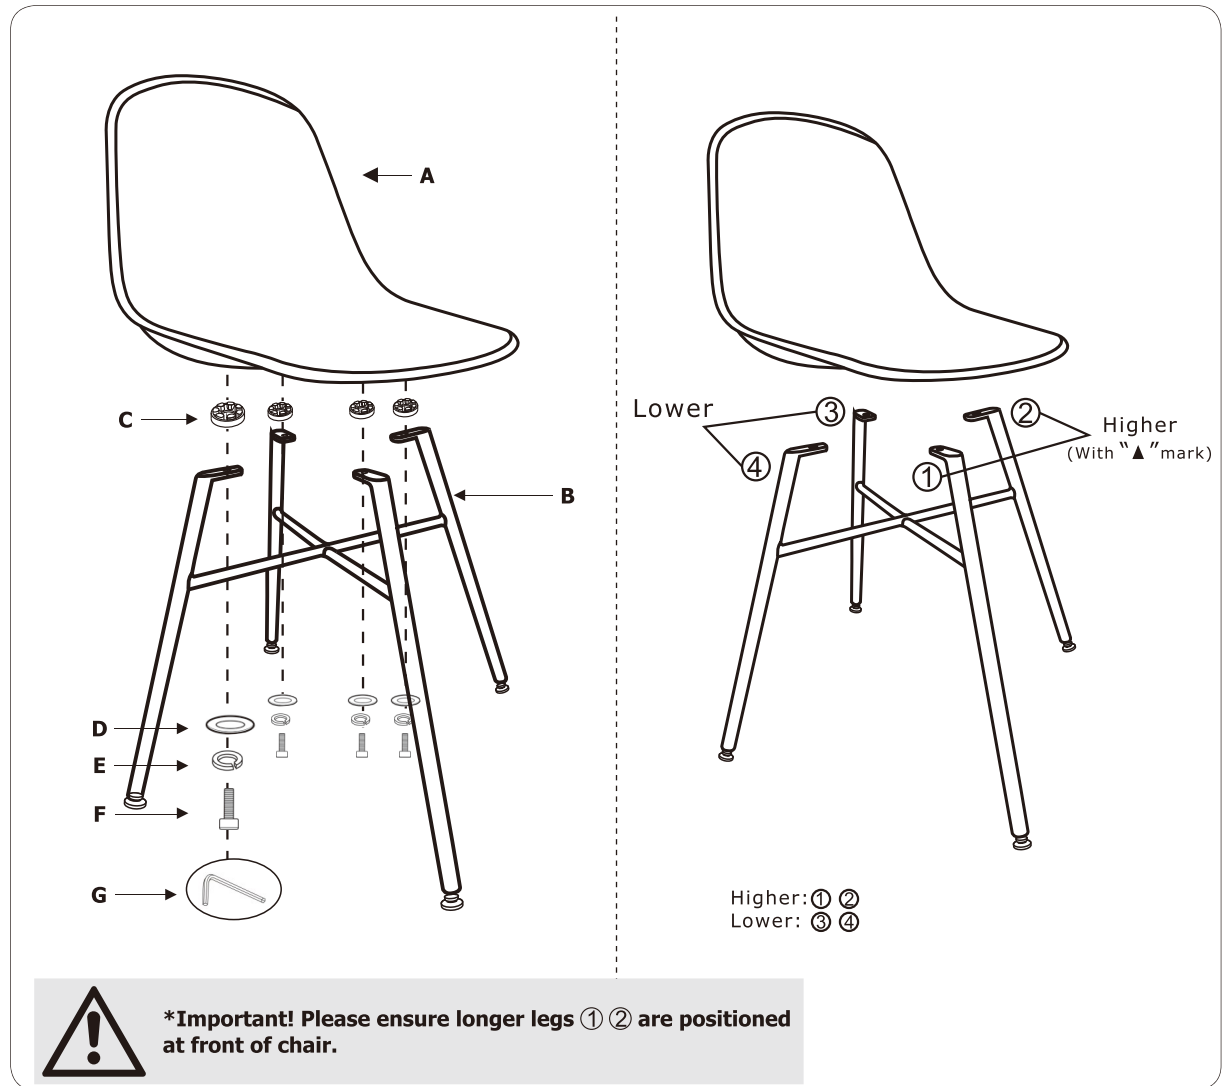

# BOLERO

DY347 Arlo Sidechair with Metal Frame Charcoal (Pack 2)  
 DY348 Arlo Sidechair with Metal Frame White (Pack 2)  
 DY349 Arlo Sidechair with Metal Frame Coffee (Pack 2)

<b>A</b>		x 1
<b>B</b>		x 1
<b>C</b>		x 4
<b>D</b>		x 4
<b>E</b>		x 4
<b>F</b>		x 4
<b>G</b>		x 1

**Important:**

- Ensure the chair is assembled correctly and all bolts are tightened
- Please periodically check and tighten all fixings
- Do not tilt forwards or backwards on chair
- Not suitable for outdoor use or for stacking