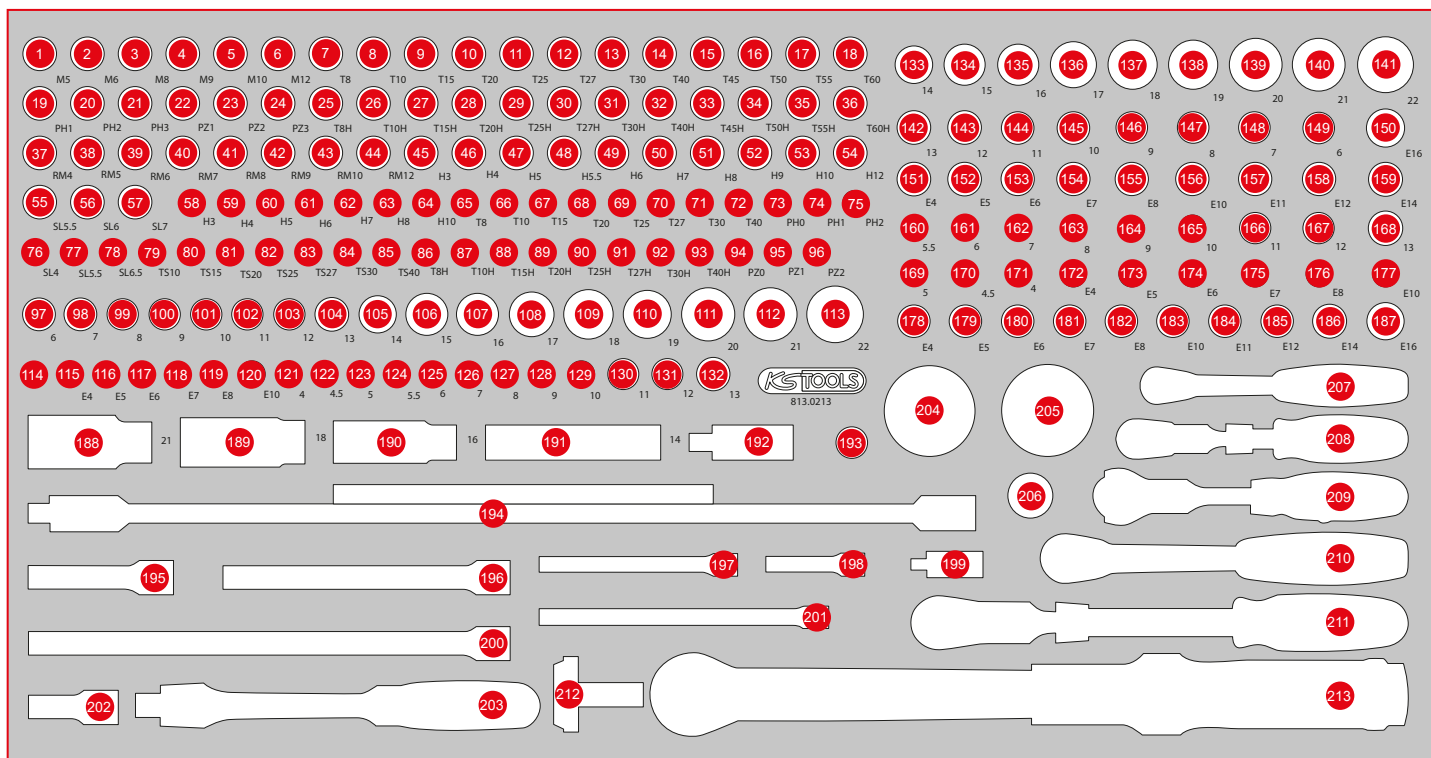

Pos.	Code	Description	pcs	Pos.	Code	Description	pcs	Pos.	Code	Description	pcs
115	911.4313	1/4" Torx E Socket, E4	1	153	911.4386	3/8" Torx E socket, E6, long	1	191	911.3999	3/8" Special spark plug socket for BMW with flexible joint, 14mm	1
116	911.4314	1/4" Torx E Socket, E5	1	154	911.4387	3/8" Torx E socket, E7, long	1	192	911.3850	3/8" Universal joint	1
117	911.4315	1/4" Torx E Socket, E6	1	155	911.4388	3/8" Torx E socket, E8, long	1	193	911.3897	3/8" Reducing adaptor, 3/8"F x 1/4"M	1
118	911.4316	1/4" Torx E Socket, E7	1	156	911.4390	3/8" Torx E socket, E10, long	1	194	517.1126	T-Handle universal wrench for sockets, extra long, 3/8"	1
119	911.4317	1/4" Torx E Socket, E8	1	157	911.4391	3/8" Torx E socket, E11, long	1	195	911.3801	3/8" Extension with knurling, 75 mm	1
120	911.4332	1/4" Torx E Socket, E10	1	158	911.4392	3/8" Torx E socket, E12, long	1	196	911.3802	3/8" Extension with knurling, 150 mm	1
121	917.1404	1/4" Hexagonal socket, 4 mm	1	159	911.4394	3/8" Torx E socket, E14, long	1	197	911.1424	1/4" Extension with hexagon drive, 100 mm	1
122	917.14045	1/4" Hexagonal socket, 4,5 mm	1	160	917.1528	1/4" Hexagonal socket, deep, 5,5 mm	1	198	911.1423	1/4" Extension with hexagon drive, 50 mm	1
123	917.1405	1/4" Hexagonal socket, 5 mm	1	161	917.1426	1/4" Hexagonal socket, deep, 6 mm	1	199	911.1450	1/4" Universal joint	1
124	917.14055	1/4" Hexagonal socket, 5,5 mm	1	162	917.1427	1/4" Hexagonal socket, deep, 7 mm	1	200	911.3803	3/8" Extension with knurling, 250 mm	1
125	917.1406	1/4" Hexagonal socket, 6 mm	1	163	917.1428	1/4" Hexagonal socket, deep, 8 mm	1	201	911.1451	1/4" Extension with hexagon drive, 150 mm	1
126	917.1407	1/4" Hexagonal socket, 7 mm	1	164	917.1429	1/4" Hexagonal socket, deep, 9 mm	1	202	911.3852	3/8" Extension with knurling, 45 mm	1
127	917.1408	1/4" Hexagonal socket, 8 mm	1	165	917.1430	1/4" Hexagonal socket, deep, 10 mm	1	203	917.3939	3/8" Flexi head drive handle	1
128	917.1409	1/4" Hexagonal socket, 9 mm	1	166	917.1431	1/4" Hexagonal socket, deep, 11 mm	1	204	914.1410	Mini hand reversible ratchet, 1/4", 72 teeth	1
129	917.1410	1/4" Hexagonal socket, 10 mm	1	167	917.1432	1/4" Hexagonal socket, deep, 12 mm	1	205	914.3810	Mini hand reversible ratchet, 3/8", 72 teeth	1
130	917.1411	1/4" Hexagonal socket, 11 mm	1	168	917.1433	1/4" Hexagonal socket, deep, 13 mm	1	206	911.3826	3/8" Sliding / reducing adaptor, 1/2"F x 3/8"M	1
131	917.1412	1/4" Hexagonal socket, 12 mm	1	169	917.1527	1/4" Hexagonal socket, deep, 5 mm	1	207	920.1490	1/4" SlimPOWER Reversible ratchet, 72 teeth	1
132	917.1413	1/4" Hexagonal socket, 13 mm	1	170	917.1526	1/4" Hexagonal socket, deep, 4,5 mm	1	208	914.1420	1/4" SlimPOWER telescopic-joint reversible ratchet, 72 teeth	1
133	917.3834	3/8" Hexagonal socket, deep, 14 mm	1	171	917.1525	1/4" Hexagonal socket, deep, 4 mm	1	209	914.1405	1/4" MODIFIX mini T-handle swivel head ratchet, 72 teeth	1
134	917.3835	3/8" Hexagonal socket, deep, 15 mm	1	172	917.2401	1/4" Torx E Socket, deep, E4	1	210	920.3890	3/8" SlimPOWER Reversible ratchet, 72 teeth	1
135	917.3836	3/8" Hexagonal socket, deep, 16 mm	1	173	917.2402	1/4" Torx E Socket, deep, E5	1	211	914.3820	3/8" SlimPOWER Telescopic reversible ratchet, 72 teeth	1
136	917.3837	3/8" Hexagonal socket, deep, 17 mm	1	174	917.2403	1/4" Torx E Socket, deep, E6	1	212	516.1428	Rotary square box wrench, 1/2"x3/8"	1
137	917.3838	3/8" Hexagonal socket, deep, 18 mm	1	175	917.2404	1/4" Torx E Socket, deep, E7	1	213	516.1432	1/2" ERGOTORQUE® precision torque wrench with rotary mushroom ratchet head, 20-100Nm	1
138	917.3839	3/8" Hexagonal socket, deep, 19 mm	1	176	917.2405	1/4" Torx E Socket, deep, E8	1				
139	917.3840	3/8" Hexagonal socket, deep, 20 mm	1	177	917.2406	1/4" Torx E Socket, deep, E10	1				
140	917.3841	3/8" Hexagonal socket, deep, 21 mm	1	178	911.4338	3/8" Torx E Socket, E4	1				
141	917.3842	3/8" Hexagonal socket, deep, 22 mm	1	179	911.4339	3/8" Torx E Socket, E5	1				
142	917.3833	3/8" Hexagonal socket, deep, 13 mm	1	180	911.4340	3/8" Torx E Socket, E6	1				
143	917.3832	3/8" Hexagonal socket, deep, 12 mm	1	181	911.4341	3/8" Torx E Socket, E7	1				
144	917.3831	3/8" Hexagonal socket, deep, 11 mm	1	182	911.4342	3/8" Torx E Socket, E8	1				
145	917.3830	3/8" Hexagonal socket, deep, 10 mm	1	183	911.4318	3/8" Torx E Socket, E10	1				
146	917.3829	3/8" Hexagonal socket, deep, 9 mm	1	184	911.4319	3/8" Torx E Socket, E11	1				
147	917.3828	3/8" Hexagonal socket, deep, 8 mm	1	185	911.4320	3/8" Torx E Socket, E12	1				
148	917.4807	3/8" Hexagonal socket, deep, 7 mm	1	186	911.4321	3/8" Torx E Socket, E14	1				
149	917.4806	3/8" Hexagonal socket, deep, 6 mm	1	187	911.4343	3/8" Torx E Socket, E16	1				
150	911.4396	3/8" Torx E socket, E16, long	1	188	911.3805	3/8" Spark plug socket, 21 mm	1				
151	911.4384	3/8" Torx E socket, E4, long	1	189	911.3823	3/8" Spark plug socket, 18 mm	1				
152	911.4385	3/8" Torx E socket, E5, long	1	190	911.3804	3/8" Spark plug socket, 16 mm	1				