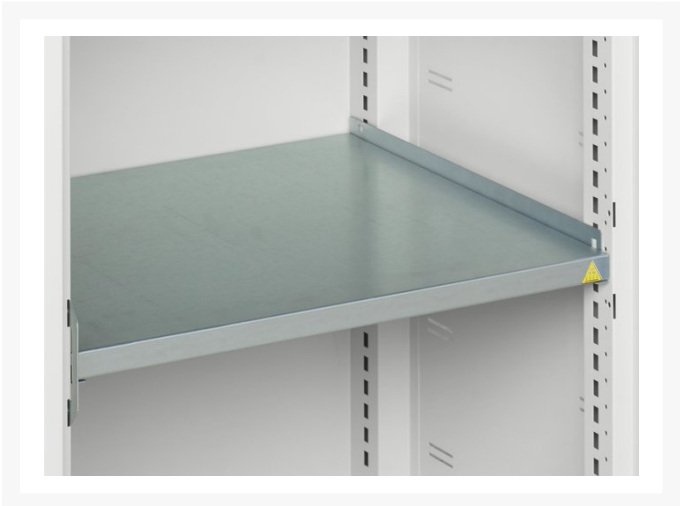

16926002. - verso wall cupboard

Short Description

verso wall cupboard with 1 shelf
WxDxH: 525x350x600mm

Product Images

Additional Information

Description	verso wall / shelf cupboard. Featuring a robust, fully welded steel housing with single, reinforced high door with 1 adjustable height, galvanised steel shelf (75kg U.D.L.). Finished in durable powder coat paint. WxDxH: 525x350x600mm.
Width	525
Depth	350
Height	600
Customs tariff number	94032080
Product material	Sheet steel
Product surface	Powder coated
Door type	Plain
Door height 1	525 mm
Number of shelves	1
Shelf Type	Full Depth
Shelf Material	Steel
Shelf Load Capacity	75kg

Product Options

Colour:	Anthracite grey
	Crimson red
	Gentian blue
	Light grey