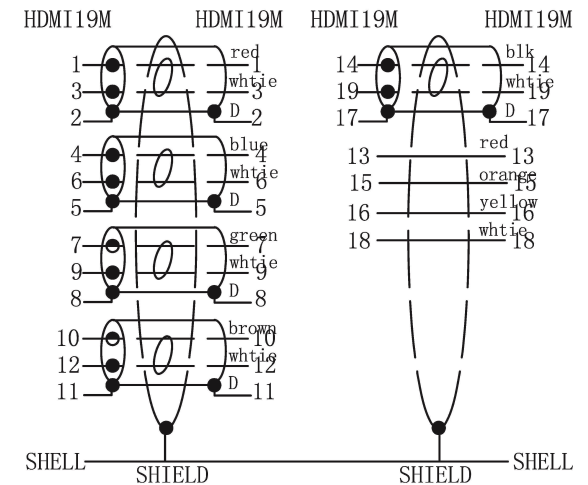

Datenblatt - Fiche technique - Data sheet

11.04.5805

ROLINE PREMIUM HDMI Ultra HD Kabel mit Ethernet, ST/ST, 7,5 m

ROLINE PREMIUM Câble HDMI Ultra HD avec Ethernet, M/M, 7,5 m

ROLINE PREMIUM HDMI Ultra HD Cable + Ethernet, M/M, 7.5 m

7500 ± 70mm

Description :

1. Cable UL20276 (2C*24AWG+AL+D+M)*5C+4C*24AWG+AL+D+M+B, OD=9.3mm, Color: Dark Gray, Printing: 4Kx2K(2160P) Ultra-High Definition 3D Cable High Speed HDMI™ Cable with Ethernet E119932-T AWM 20276 80°C 30V VW-1 COPARTNER RoHS
2. Connector HDMI 19P M, Gold Plated, RoHS
3. Solder Lead-Free Tin Wire, OD=0.8mm, 1000G, RoHS
4. Tube Color: Black, φ1.0mm, RoHS
5. Tube Color: Black, φ3.0mm, RoHS
6. Inner Mold LD-PE, 950 PE, RoHS
7. Mask 2.4cm, RoHS
8. Copper Foil 2.6cm, RoHS
9. Outer Mold PVC, 45P, Color: Dark Gray, RoHS
10. Metal Shell HDMI, Gold Plated, Laser Mark "PREMIUM" "HDMI", RoHS

Pin Assignment

Rev.	Date	Contents of Change	Designer	Tol±								Approve	Check	Draw	Design	Product Name	Product No.							
				Range	Pla	Met	Ins	Por	Cab	Pac	Gas	Dis	Allen	Allen	Philip	ROLINE PREMIUM HDMI Ultra HD Cable+Ethernet, M/M,7.5m, black	11.04.5805	R00						
				0~6	0.1	0.1	0.1	0.2	0.5	1	0.5	0.2												
				6~30	0.1	0.1	.15	.25	1	1	0.5	.25												
				30~80	0.1	.15	.25	0.3	2	1.5	1	0.3												
				80~180	.15	.15	.25	0.3	2	2	1	.45												
				180~315	.15	0.2	0.3	0.4	2.5	2	1	0.6												
				315~800	0.2	0.3	0.4	0.5	3	3	2	1.1		Scale	1 : 1	Unit	mm							