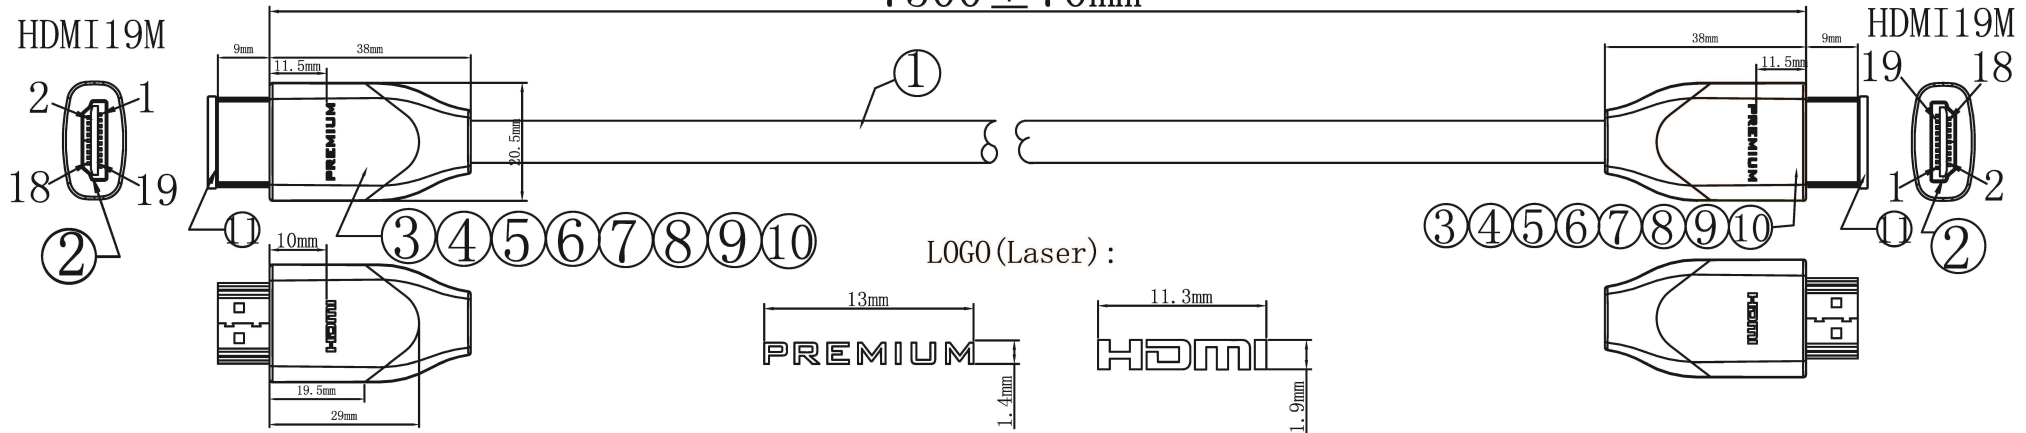

Datenblatt - Fiche technique - Data sheet

11.04.5805

ROLINE PREMIUM HDMI Ultra HD Kabel mit Ethernet, ST/ST, 7,5 m

ROLINE PREMIUM Câble HDMI Ultra HD avec Ethernet, M/M, 7,5 m

ROLINE PREMIUM HDMI Ultra HD Cable + Ethernet, M/M, 7.5 m

7500 ± 70mm

Description :

1. Cable UL20276 (2C*24AWG+AL+D+M)*5C+4C*24AWG+AL+D+M+B, OD=9.3mm, Color: Dark Gray, Printing: 4Kx2K(2160P) Ultra-High Definition 3D Cable High Speed HDMI™ Cable with Ethernet E119932-T AWM 20276 80°C 30V VW-1 COPARTNER RoHS
2. Connector HDMI 19P M, Gold Plated, RoHS
3. Solder Lead-Free Tin Wire, OD=0.8mm, 1000G, RoHS
4. Tube Color: Black, φ1.0mm, RoHS
5. Tube Color: Black, φ3.0mm, RoHS
6. Inner Mold LD-PE, 950 PE, RoHS
7. Mask 2.4cm, RoHS
8. Copper Foil 2.6cm, RoHS
9. Outer Mold PVC, 45P, Color: Dark Gray, RoHS
10. Metal Shell HDMI, Gold Plated, Laser Mark "PREMIUM" "HDMI", RoHS

Pin Assignment

Rev.	Date	Contents of Change	Designer	Tol±								Approve	Check	Draw	Design	Product Name	Product No.							
				Range	Pla	Met	Ins	Por	Cab	Pac	Gas	Dis	Allen	Allen	Philip	ROLINE PREMIUM HDMI Ultra HD Cable+Ethernet, M/M,7.5m, black	11.04.5805	R00						
				0~6	0.1	0.1	0.1	0.2	0.5	1	0.5	0.2												
				6~30	0.1	0.1	.15	.25	1	1	0.5	.25												
				30~80	0.1	.15	.25	0.3	2	1.5	1	0.3												
				80~180	.15	.15	.25	0.3	2	2	1	.45												
				180~315	.15	0.2	0.3	0.4	2.5	2	1	0.6												
				315~800	0.2	0.3	0.4	0.5	3	3	2	1.1		Scale	1 : 1	Unit	mm							