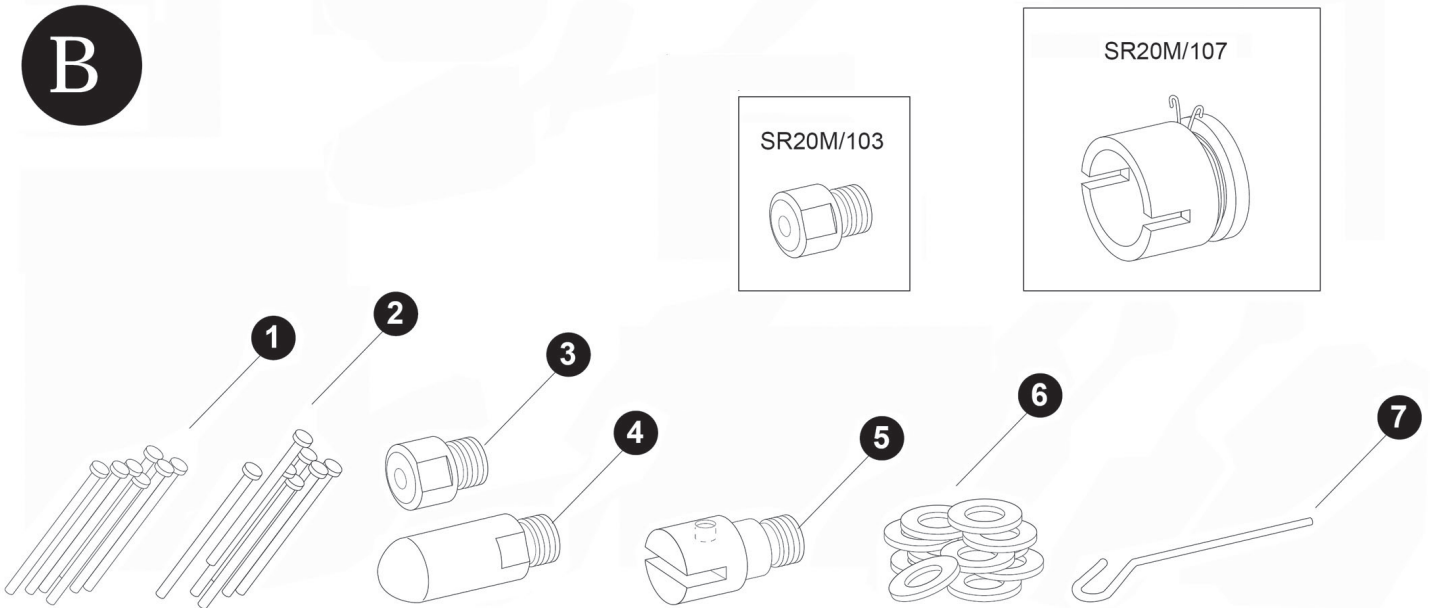

Item	Part No.	Description
1	SR20M.V3-C	PLASTIC CASE
3	SR20M/107	MAIN ELECTRODE
4	SR20M/12	HANDGRIP
5	SR20M/101	SLIDE HAMMER

B

Item	Part No.	Description
1	PS/000350	STUD WELDING NAIL 2 x 50mm Pack of 500
2	PS/000250	STUD WELDING NAIL 2.5 x 50mm Pack of 500
3	SR20M/102A	ELECTRODE FITS 2mm & 2.5mm NAILS
4	SR20M/108	HEATING ELECTRODE

Item	Part No.	Description
5	SR20M/106	ELECTRODE FOR WASHER
6	PS/000450	STUD WELDING WASHER 8 x 15 x 1.5mm Pack of 50
7	SR20M/109	WASHER HOOK

NOTE: It is our policy to continually improve products and as such we reserve the right to alter data, specifications and component parts without prior notice.

Item	Part No.	Description
1	SR20M/27	OUTSIDE NOZZLE
2	SR20M/28	SPINDLEY BODY
3	SR20M/29	SPINDLE BUSH
4	SR20M/16	JAW (SINGLE)
4A	SR20M/16A	JAW (PACK OF 3)
5	SR20M/17	CENTRAL PIN
6	SR20M/18	INSIDE SPRING
7	SR20M/19	OUTSIDE SPRING

Item	Part No.	Description
8	SR20M/20	OUTSIDE BUSH
9	SR20M/21	OUTSIDE PLUG
10	SR20M/22	INSIDE PLUG
11	SR20M/23	STRIKING HAMMER
12	SR20M/24	ROD
13	SR20M/25	KNOB
14	SR20M/26	COMPLETE SPINDLE

NOTE: It is our policy to continually improve products and as such we reserve the right to alter data, specifications and component parts without prior notice.