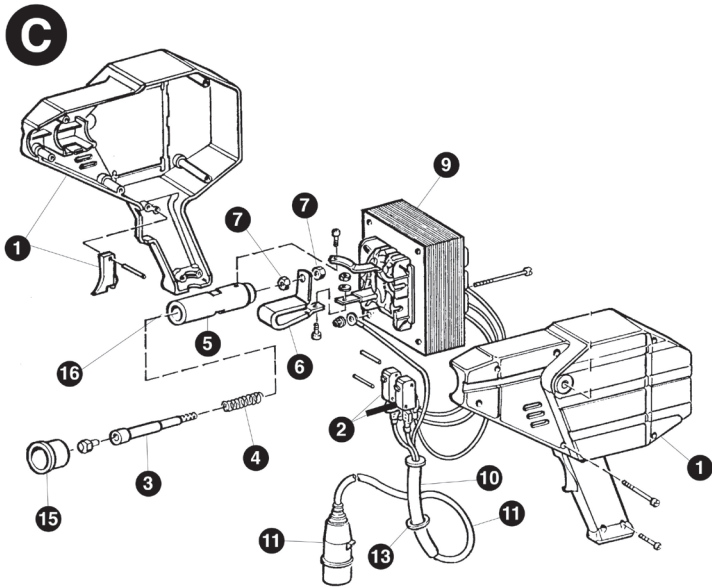

Item	Part No.	Description
1	SR20M/01B	GUN BODY "BLACK"
2	SR20M/02	MICROSWITCH
3	SR20M/03	ELECTRODE HOLDER
4	SR20M/04	SPRING
5	SR20M/05	ELECTRODE HOLDER SLEEVE
6	SR20M/08	COPPER CONNECTION
7	SR20M/07	BRASS NUT
9	SR20M/09	TRANSFORMER
10	SR20M/10	SLEEVE
11	SR20M/11	POWER SUPPLY CABLE WITH PLUG. PART 11 & 16
13	SR20M/13	SEAL RING
15	SR20M/15	SLEEVE INSULATING BUSH
16	SR20M.HS	HEAT SLEEVE