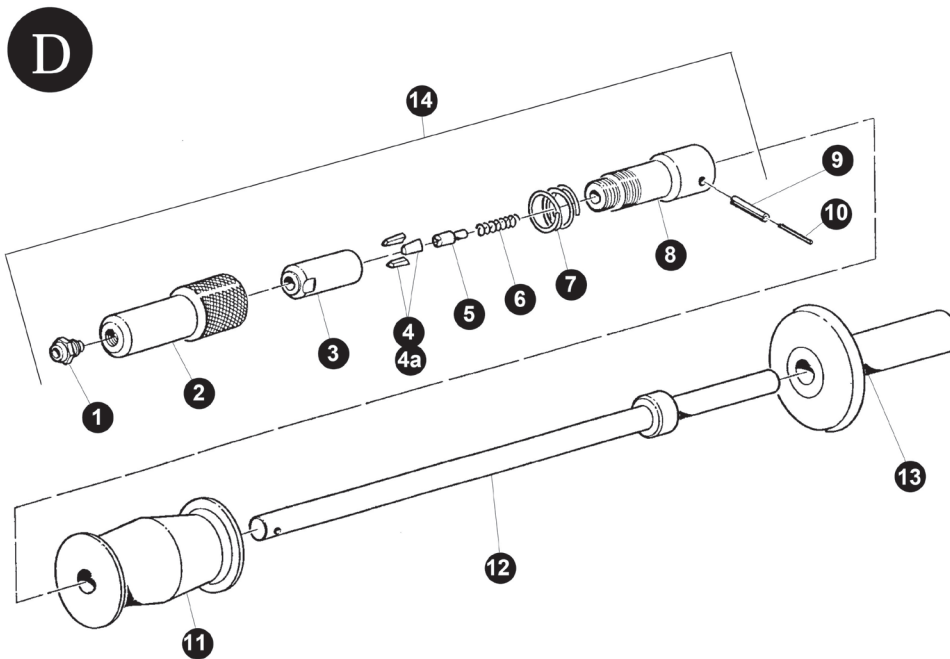

Item	Part No.	Description
1	SR20M.V3-C	PLASTIC CASE
3	SR20M/107	MAIN ELECTRODE
4	SR20M/12	HANDGRIP
5	SR20M/101	SLIDE HAMMER

B

Item	Part No.	Description
1	PS/000350	STUD WELDING NAIL 2 x 50mm Pack of 500
2	PS/000250	STUD WELDING NAIL 2.5 x 50mm Pack of 500
3	SR20M/102A	ELECTRODE FITS 2mm & 2.5mm NAILS
4	SR20M/108	HEATING ELECTRODE

Item	Part No.	Description
5	SR20M/106	ELECTRODE FOR WASHER
6	PS/000450	STUD WELDING WASHER 8 x 15 x 1.5mm Pack of 50
7	SR20M/109	WASHER HOOK

NOTE: It is our policy to continually improve products and as such we reserve the right to alter data, specifications and component parts without prior notice.

IMPORTANT: No liability is accepted for incorrect use of product.

WARRANTY: Guarantee is 12 months from purchase date, proof of which will be required for any claim.

Item	Part No.	Description
1	SR20M/01B	GUN BODY "BLACK"
2	SR20M/02	MICROSWITCH
3	SR20M/03	ELECTRODE HOLDER
4	SR20M/04	SPRING
5	SR20M/05	ELECTRODE HOLDER SLEEVE
6	SR20M/08	COPPER CONNECTION
7	SR20M/07	BRASS NUT
9	SR20M/09	TRANSFORMER
10	SR20M/10	SLEEVE
11	SR20M/11	POWER SUPPLY CABLE WITH PLUG. PART 11 & 16
13	SR20M/13	SEAL RING
15	SR20M/15	SLEEVE INSULATING BUSH
16	SR20M.HS	HEAT SLEEVE

Item	Part No.	Description
1	SR20M/27	OUTSIDE NOZZLE
2	SR20M/28	SPINDLEY BODY
3	SR20M/29	SPINDLE BUSH
4	SR20M/16	JAW (SINGLE)
4A	SR20M/16A	JAW (PACK OF 3)
5	SR20M/17	CENTRAL PIN
6	SR20M/18	INSIDE SPRING
7	SR20M/19	OUTSIDE SPRING