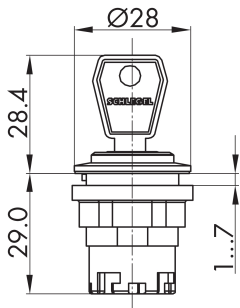

Key actuator head, maintained, charcoal JRSSA19E

Description: including two keys other lock types on request

Category: Key Switches (momentary/maintained)
 Series: RONDEX-JUWEL®
 Panel cut-out: Ø 22.3 mm
 Protection class: II (protective insulation)
 Degree of protection: IP65
 Switching function: maintained action
 Illumination: no
 With labelling option: no
 Front bezel: charcoal
 Shape: round

reddot award 2018
winner

Legend

- = Switching position
- > = Spring return
- = Key removable position