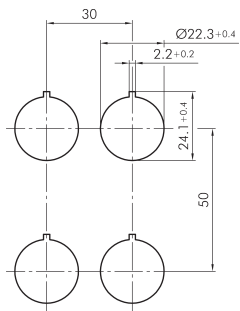

Key actuator head, maintained, charcoal JRSSA19E

Description: including two keys other lock types on request

Category: Key Switches (momentary/maintained)
 Series: RONDEX-JUWEL®
 Panel cut-out: Ø 22.3 mm
 Protection class: II (protective insulation)
 Degree of protection: IP65
 Switching function: maintained action
 Illumination: no
 With labelling option: no
 Front bezel: charcoal
 Shape: round

reddot award 2018
winner

Legend

- = Switching position
- > = Spring return
- = Key removable position