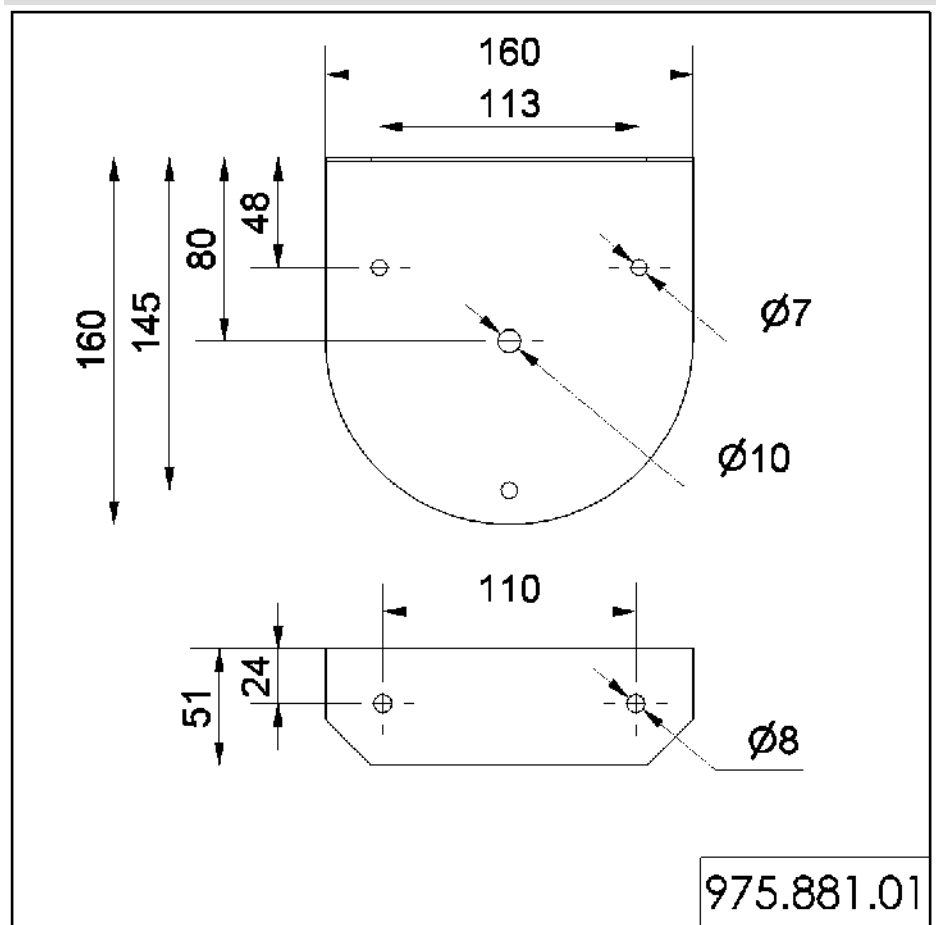

Rotating Mirror Light 880 / Accessories
Fixing bracket BK

Part No.: 975.881.01

MECHANICAL DATA	
Length	160 mm
Width	160 mm
Height	51 mm
Housing colour	Black
Weight with packaging	470 g
Product weight	450 g

DRAWING

For additional installation and mounting information, refer to the appropriate user guide at www.werma.com. This printed copy is for information only and is subject to alteration.