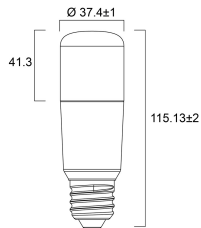

TECHNICAL DRAWINGS