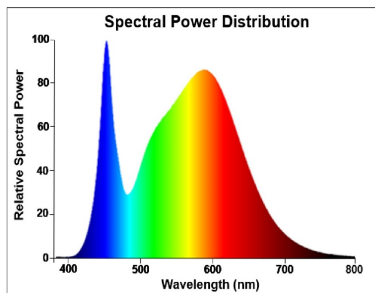

ToLEDo Stick

ToLEDo Stick V4 850LM 840 E27 SL

0029562

Packaging single length / height (cm)	5.0
Packaging single width (cm)	5.0
Packaging single depth (cm)	12.3
DUN14 (outer)	15410288295623
Units per outer package	6
Packaging outer length / height (cm)	15.4
Packaging outer width (cm)	10.3
Packaging outer depth (cm)	13.7

Safety data

Optimal operating condition (°C)	-20-40
Breakage cleaning instructions	Not applicable
Special purpose lamp	No
Dry applications use only	Yes
Suitable for household illumination	Yes
Safety message	Not Suitable for totally enclosed fixtures

PHOTOMETRY