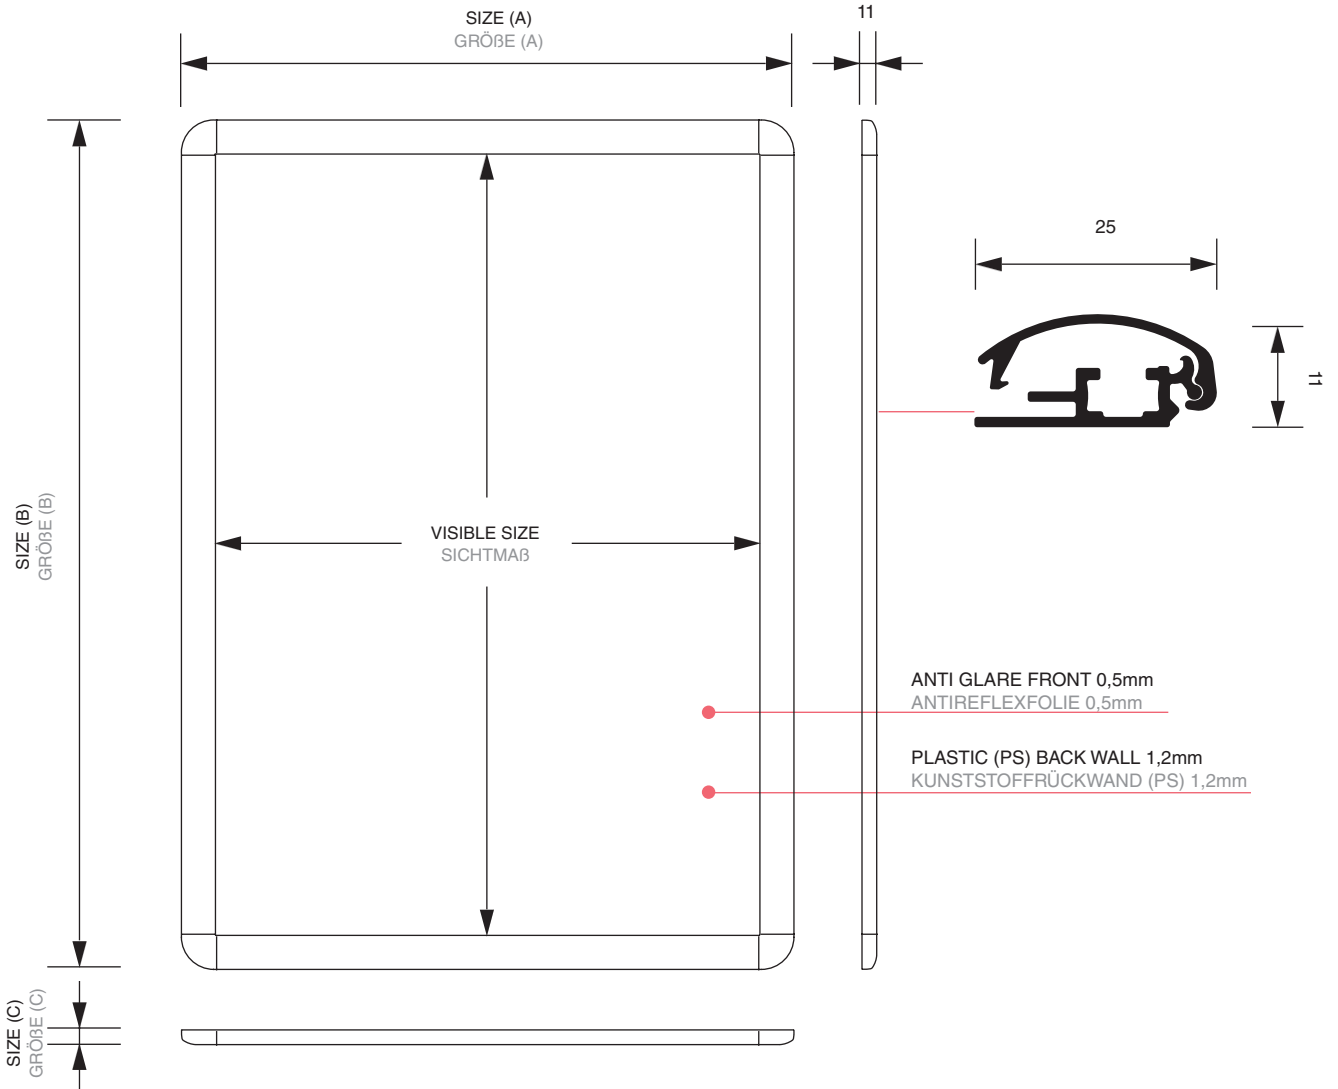

Snap frame Profile 25 mm / rondo corner

POSTER FRAMES > SNAP FRAMES