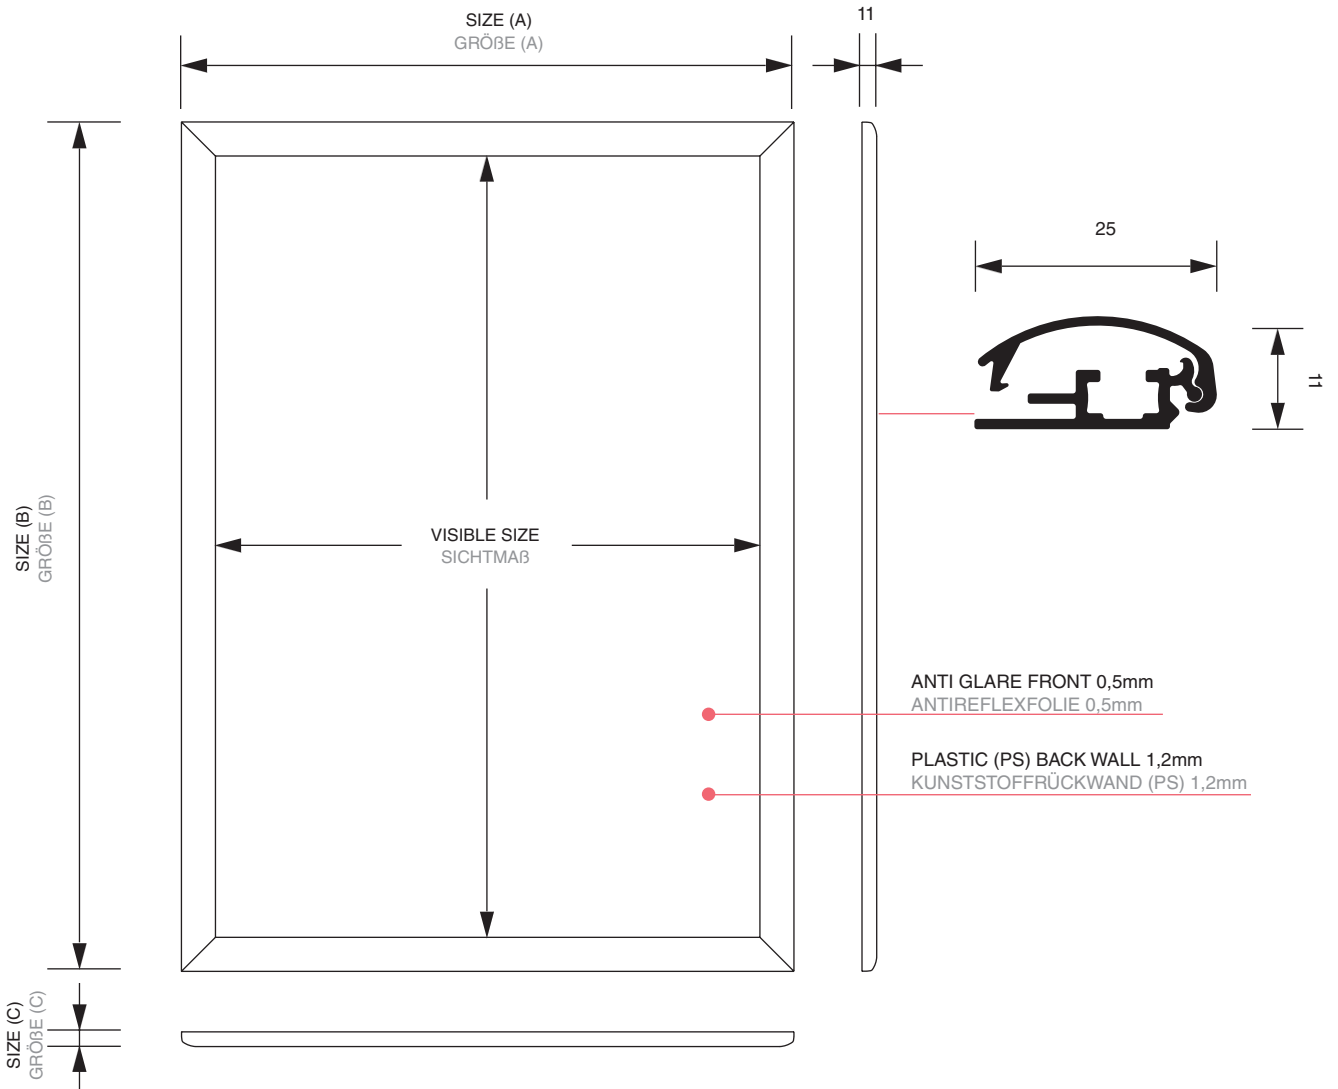

Snap frame Profile 25 mm / mitred corner

POSTER FRAMES > SNAP FRAMES