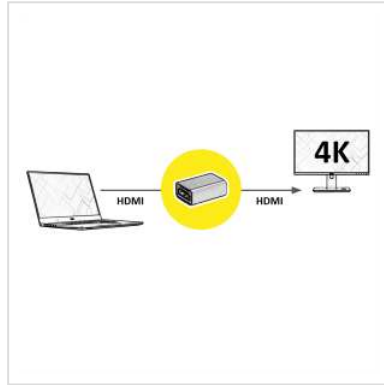

# ROLINE GOLD HDMI Adapter, HDMI F - HDMI F

<b>Product No.</b>	12.03.3153
<b>Manufacturer</b>	ROLINE
<b>Manufacturer No.</b>	12.03.3153
<b>EAN (single piece)</b>	7630049614307

## ROLINE GOLD HDMI Coupler to connect two HDMI cables - for resolutions up to 3840x2160 @60Hz!

- Suitable for resolutions up to 3840x2160 @60Hz
- Golden metal connector housing
- For easy connection of two HDMI cables
- Small dimensions ensure easy installation in cable ducts
- Dimensions: 12 x 23 x 33 mm

### Technical specifications

Manufacturer	ROLINE
Product group	Adapters, Terminators, Converters
Product type	HDMI-HDMI adapter
Colour	gold
Scope of delivery	1x Adapter
Max. resolution	3840 x 2160 @60Hz (4K, UHD-1)
Side 1 connection (PC)	HDMI Female

Side 2 connection (Peripherals)	HDMI Female
Side 1 Connector Type	HDMI Type A
Side 1 Connector Gender	Female
Side 2 Connector Type	HDMI Type A
Side 2 Connector Gender	Female
Active / Passive	Passive
Area of application	External
Dimensions (HxWxD)	12 x 23 x 33 mm