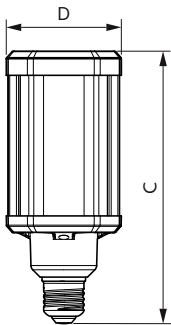

## Mechanical and housing

Bulb Finish	Clear
Bulb Shape	Others

## Product data

Full product code	871869963818400
Order product name	TrueForce LED HPL ND 38-28W E27 830
EAN/UPC - Product	8718699638184
Order code	929002006302
Numerator - Quantity Per Pack	1
Numerator - Packs per outer box	6
Material Nr. (12NC)	929002006302
Net Weight (Piece)	0.370 kg

## Dimensional drawing

TrueForce LED HPL ND 38-28W E27 830

Product	D	C
TrueForce LED HPL ND 38-28W E27 830	75 mm	178 mm