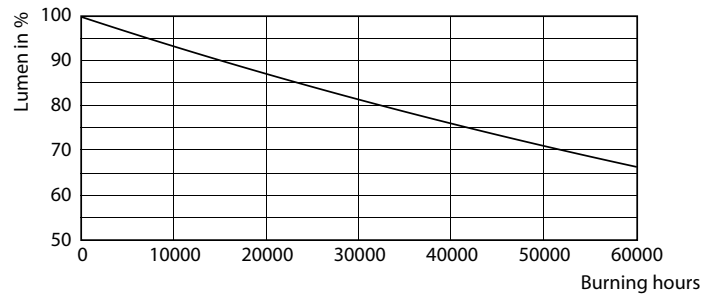

LEDTrueForce Others 360