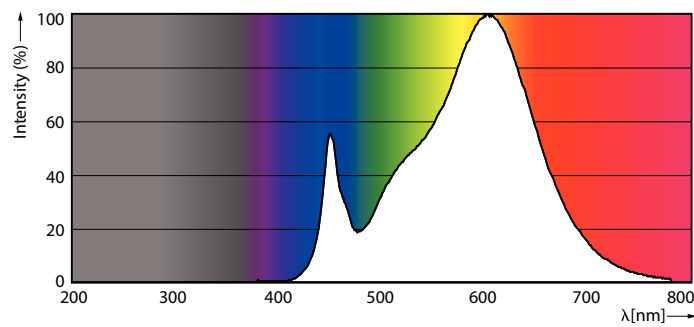

Photometric data

LEDTrueForce E27 28W 3000K