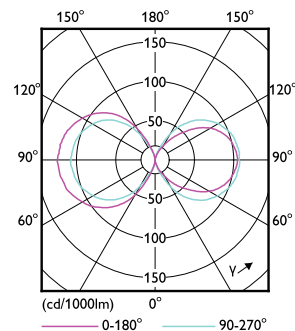

LEDTrueForce E27 360