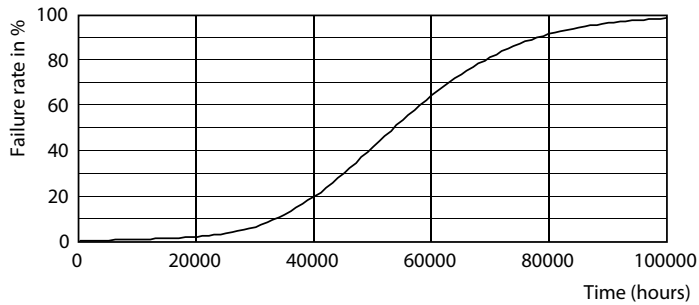

TrueForce LED Public (Urban/Road – HPL/SON)

Photometric data

© 2022 Philips Lighting B.V. Page 1/1

LEDTrueForce E27 28W 3000K

Lifetime

LEDTrueForce Others 360