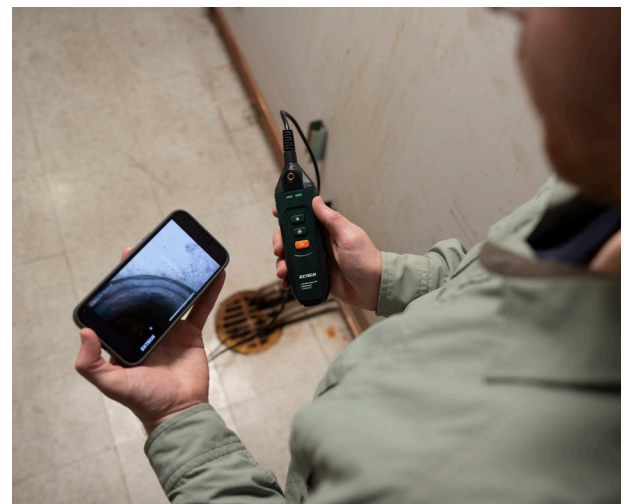

## BR450W-D Dual HD Wireless Video Borescope

The BR450W-D dual HD wireless video borescope is designed to help you effortlessly inspect and diagnose with clarity and precision. Its 1280 x 720 HD resolution and dual-view 5.5 mm camera on a 1.5 m probe let you capture sharp images and videos. Easily connect to the Extech ExView app to wirelessly stream and control the video borescope. Perfect for HVAC checks, automotive repairs, and plant maintenance, this tool allows for detailed side-by-side views and multimedia recording, ensuring you have the documentation you need for any project.

### BR450W-D Features

- Wireless 1280 x 720 dual HD borescope with ExView app for iOS and Android
- Use Extech ExView app on your mobile device to wirelessly stream and control the video borescope
- 1.5 m (5 ft) probe with 5.5 mm diameter camera
- Gesture for zoom in/out, image rotation, and LED brightness control
- Identify, document, and share with side-by-side view, snapshots, and video / audio recording
- Versatile, rugged, lightweight, and reliable with IP67 probe rating
- Long lasting 5-hour battery operation
- Ideal for building inspections (HVAC, pipes, wiring, pest control), automotive diagnostics, and plant maintenance (valves, turbines, gearboxes)

### BR450W-D Specifications

Resolution	Camera probe: 1280 × 720
Diameter	5.5 mm
Probe Length	1.5 m (5 ft)
Probe Flexibility	Semi-rigid
Direction of Camera View	Forward and side
Depth of Field	Front camera: 3-8 cm Side camera: 2-5 cm
Field of View (FOV)	68°
Video/Image Transfer	Wi-Fi (IEEE 802.11 b/g/n, 2.4Ghz)
Frame Rate	30 fps
Encapsulation	Main unit: IP54 Camera probe: IP67
Battery	3.7 V Li-ion battery with 5-hour operating time
Operating Temperature	0°C to 50°C (32°F to 122°F)
Drop Tested	1.5 m (5 ft)
Certifications	FCC, CE, UKCA
Warranty	2 years
Tripod Mounting	UNC ¼"-20
Accessories in the Box	Micro USB Cable, Cell Phone Holder Adapter, Quick Start Guide