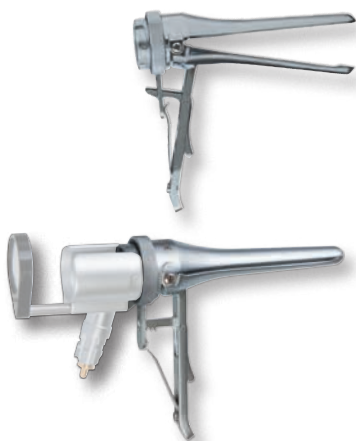

Short, closed specula

for Slit Illumination Head and BETA100 VET Otoscope

5,5 mm dia. 4,5 mm dia. 3,5 mm dia.

2,8 mm dia. 2,2 mm dia.

- **Made of high-density SANALON S with a smooth external surface.** Dust and germs are easily removed. Disinfection and autoclaving at up to 134 °C is possible.
- **Ergonomic shape.** Painless atraumatic insertion.
- **Integral metal ring with 2 bayonet locks.** Firm mounting of specula to head.
- **40 mm long.**

Short, closed SANALON S specula

for Slit Illumination Head and BETA100 VET Otoscope

| | |
|---|--------------|
| 1 set = 5 veterinary specula in SANALON S | G-000.21.316 |
| 40 mm long / 2.2 mm dia. | G-000.21.310 |
| 40 mm long / 2.8 mm dia. | G-000.21.311 |
| 40 mm long / 3.5 mm dia. | G-000.21.312 |
| 40 mm long / 4.5 mm dia. | G-000.21.313 |
| 40 mm long / 5.5 mm dia. | G-000.21.314 |

HEINE UniSpec® disposable ear specula

for BETA100 and with Adaptor for Slit Illumination Head

2,5 mm dia.

4 mm dia.

[01]

The adaptor illustrated [01] is necessary when using UniSpec specula with the Slit Illumination Head.

⊗: Single use only.

Spreadable speculum for Slit Illumination Head

This versatile instrument is widely used as a universal speculum for small animals.

- **For use with the Slit Illumination Head.**
- **Distal jaw opens up to 28 mm with 4 click-stops.** Useful for examination and therapy.
- **High-quality, chrome-plated metal construction.** Easy to clean, disinfect and sterilize.
- **Matt internal surfaces.** Avoids reflexes.
- **Oval branches with rounded edges.** Ideal for instrumentation, atraumatic.
- **2 bayonet locks.** Firm mounting of spreadable Speculum to head.