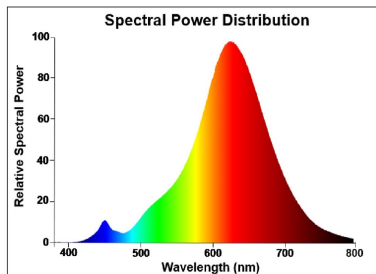

Toledo Mirage G200

ToLEDo Mirage G200 105LM E27 SL

0029911

Packaging

Single packaging type	Carton
Product EAN number	5410288299112
Packaging single length / height (cm)	26.0
Packaging single width (cm)	21.0
Packaging single depth (cm)	21.0
DUN14 (outer)	15410288299119
Units per outer package	2
Packaging outer length / height (cm)	43.5
Packaging outer width (cm)	22.5
Packaging outer depth (cm)	28.5

Safety data

Optimal operating condition (°C)	-20-40
Breakage cleaning instructions	Not applicable
Special purpose lamp	No
Dry applications use only	Yes
Suitable for household illumination	Yes
Safety message	Not Suitable for totally enclosed fixtures

PHOTOMETRY