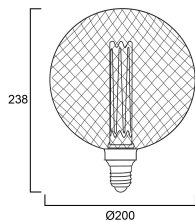

TECHNICAL DRAWINGS