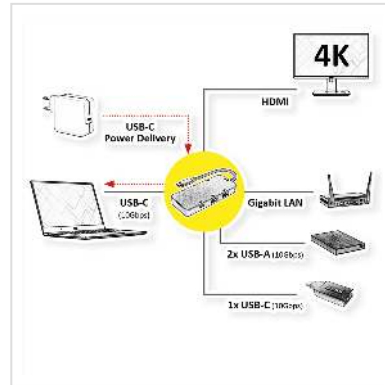

ROLINE USB 3.2 Gen 2 Type C Multiport Docking Station, 4K HDMI, 2x USB 3.2 Gen 2, 1x USB Type C PD (Power Delivery), 1x Gigabit Ethernet

Product No. 12.02.1121
Manufacturer ROLINE
Manufacturer No. 12.02.1121

roline
Designed for Professionals

The USB Type C Docking Station provides your MacBook, Ultrabook, Notebook or Laptop with a 4k capable HDMI port, 2x USB 3.0 / USB 3.2 Gen 2, 1x USB Type C PD (Power Delivery) and 1x Gigabit Ethernet!

- Plug & Play
- Aluminium housing in space grey
- Multiport Docking Station with HDMI connection, allows the expansion of a display or mirroring to another monitor, television or beamer.
- Max. Resolution: 3840x2160 at 30Hz
- Compact and flat design.

Technical specifications	
Manufacturer	ROLINE
Product group	Adapters, Terminators, Converters
Product type	Docking Station
Colour	grey
Scope of delivery	Docking Station
Side 1 connection (PC)	USB Type C
Side 2 connection (Peripherals)	2x USB 3.2 Gen 2 socket, 1x HDMI socket, 1x Gigabit Ethernet socket, 1x USB C, 1x PD
Side 1 Connector Type	USB Type C (USB-C)
Side 1 Connector Gender	Male
Side 2 Connector Type	HDMI Type A RJ-45 USB Type C (USB-C)
Side 2 Connector Gender	Female
Material	Aluminum
Height	15 mm
Width	103 mm
Depth	45 mm
Weight	83 g