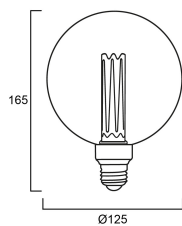

TECHNICAL DRAWINGS