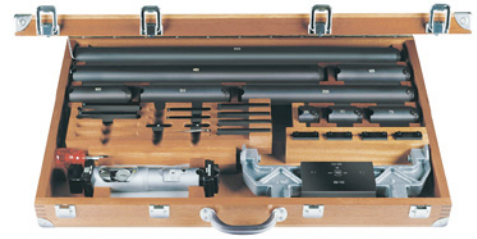

Wooden case

without contents

Delivery

Empty wooden case without contents

Art. no.	31870 330
Brand	TESA
Manufacturer Part Number	01112401
Gross Weight	10.500 kg
Product Group	362

EAN

7630041109535