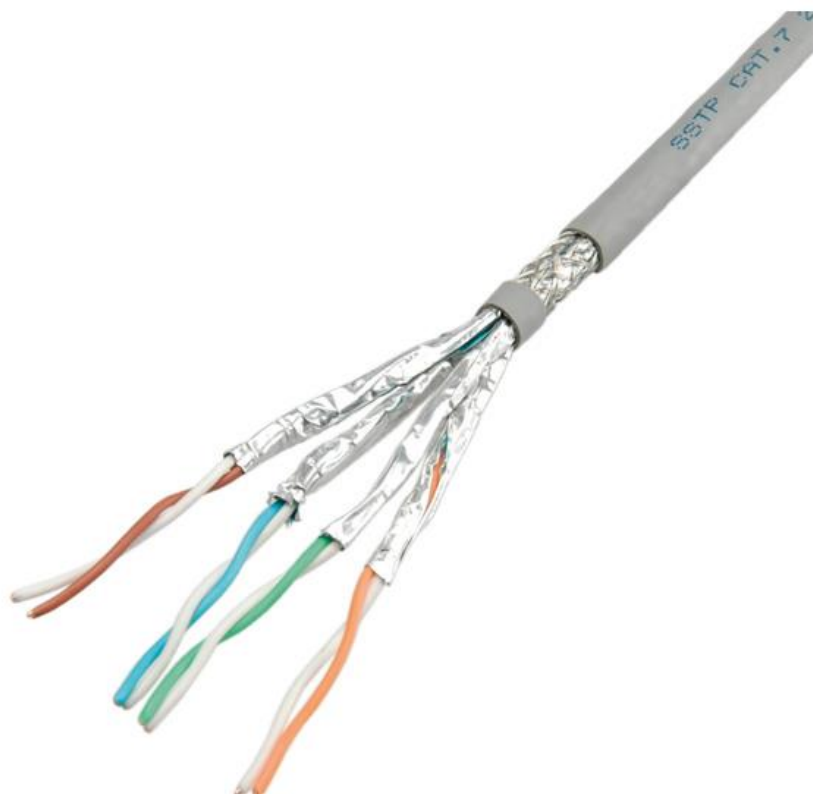

Datenblatt - Fiche technique - Data sheet

21.15.0891

ROLINE S/FTP-(PiMF-) Kabel Kat.6 / Class E Massivdraht, 300m

ROLINE Câble S/FTP (PiMF) Cat. 6 / Classe E rigide, AWG 23, 300m

ROLINE Cat.6 S/FTP (PiMF) Cable, Solid Wire, AWG23, 300 m

SCALE 8/1

B

B

SCALE 1/2

C

C

SCALE 1/1

roline S/FTP INSTALL CABLE 23AWG 4PR 75°C (UL) E178558 CM rated ISO/IEC11801 & EN50288 CAT.6 XXXXXX-X XXXXM

D

D

Specifications :

- 1.Wiring:T568B
- 2.Copper conductor :23AWG
- 3.XXXXXX-X:Batch Number
- 4.XXXXXM:Cable length
- 5.Print legend : Black cable with white printing, all other cable with blue printing

GENERAL TOLERANCE OF DIMENSIONS x.xxx ±0.005 x.xx ±0.05 x.x ±0.1	DRAWING	05.JUL.2010	Connie	rotronic
	CHECK	05.JUL.2010	KLi	
	APPROVAL	05.JUL.2010	Yty	
	DATE		NAME	ITEM NO.: 21.15.0891(305M)
	SCALE	1/1 (A4)	UNIT	mm
		DRAWING NO. 21.15.0891(305M)		
		DRAWING CLASSIFICATION		