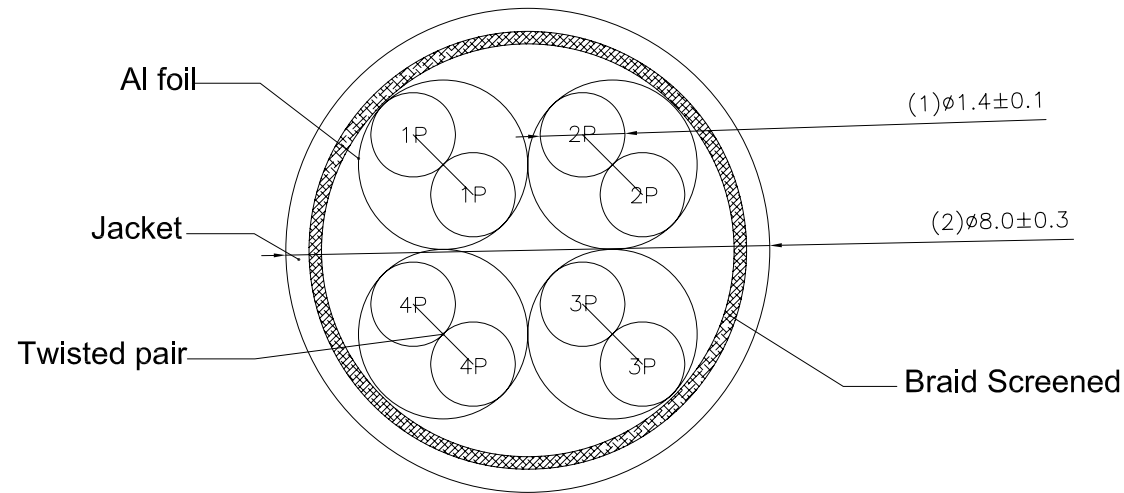

1

2

3

4

5

6

A

A

SCALE 8/1

B

B

SCALE 1/2

C

C

SCALE 1/1

roline S/FTP INSTALL CABLE 23AWG 4PR 75°C (UL) E178558 CM rated ISO/IEC11801 & EN50288 CAT.6 XXXXXX-X XXXXM

D

D

Specifications :

- 1.Wiring:T568B
- 2.Copper conductor :23AWG
- 3.XXXXXX-X:Batch Number
- 4.XXXXXM:Cable length
- 5.Print legend : Black cable with white printing, all other cable with blue printing

GENERAL TOLERANCE OF DIMENSIONS x.xxx ±0.005 x.xx ±0.05 x.x ±0.1	DRAWING	05.JUL.2010	Connie	rotronic
	CHECK	05.JUL.2010	KLi	
	APPROVAL	05.JUL.2010	Yty	
	DATE		NAME	ITEM NO.: 21.15.0891(305M)
	SCALE	1/1 (A4)	UNIT	mm
		DRAWING NO. 21.15.0891(305M)		
		DRAWING CLASSIFICATION		