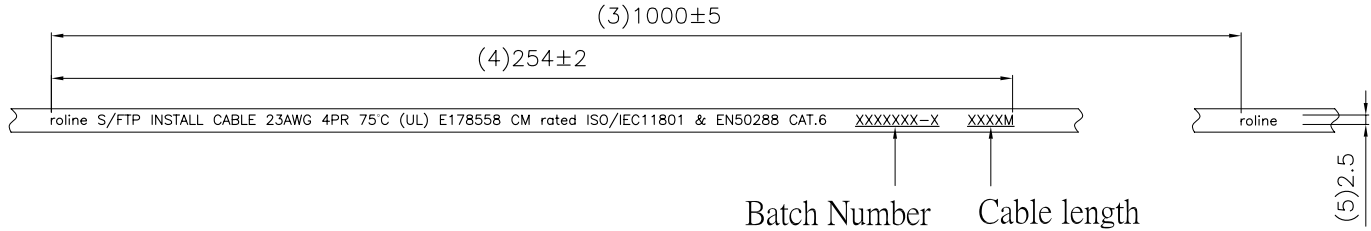

Datenblatt - Fiche technique - Data sheet

21.15.0891

ROLINE S/FTP-(PiMF-) Kabel Kat.6 / Class E Massivdraht, 300m

ROLINE Câble S/FTP (PiMF) Cat. 6 / Classe E rigide, AWG 23, 300m

ROLINE Cat.6 S/FTP (PiMF) Cable, Solid Wire, AWG23, 300 m

SCALE 8/1

B

B

SCALE 1/2

C

C

SCALE 1/1

roline S/FTP INSTALL CABLE 23AWG 4PR 75°C (UL) E178558 CM rated ISO/IEC11801 & EN50288 CAT.6 XXXXXX-X XXXXM

D

D

Specifications :

- 1.Wiring:T568B
- 2.Copper conductor :23AWG
- 3.XXXXXX-X:Batch Number
- 4.XXXXXM:Cable length
- 5.Print legend : Black cable with white printing, all other cable with blue printing

GENERAL TOLERANCE OF DIMENSIONS x.xxx ±0.005 x.xx ±0.05 x.x ±0.1	DRAWING	05.JUL.2010	Connie	rotronic
	CHECK	05.JUL.2010	KLi	
	APPROVAL	05.JUL.2010	Yty	
	DATE		NAME	ITEM NO.: 21.15.0891(305M)
	SCALE	1/1 (A4)	UNIT	mm
		DRAWING NO. 21.15.0891(305M)		
		DRAWING CLASSIFICATION		