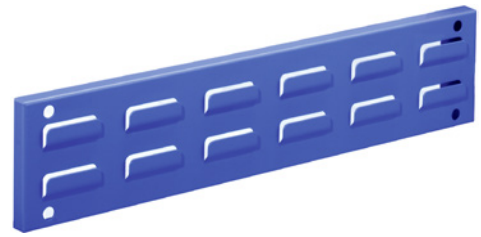

Slotted panel wall rail

RasterPlan

Application:

For fixing on the wall above workbenches, assembly tables etc.

Execution:

- 1.25 mm sheet steel with embossed slots
- Edge folded all round and stiffened with support members
- Surface: plastic-coated
- Other colours are deliverable on request: Slate grey RAL 7015; traffic yellow RAL 1023; light blue RAL 5012; jet black RAL 9005

Art. no.	50638 654
Brand	RASTERPLAN
Manufacturer Part Number	4202.00.5121
Design	Transverse
Height	100 mm
Width	460 mm
Material	Sheet steel
Colour	Gentian blue RAL 5010
Gross Weight	0.539 kg
Product Group	5AC