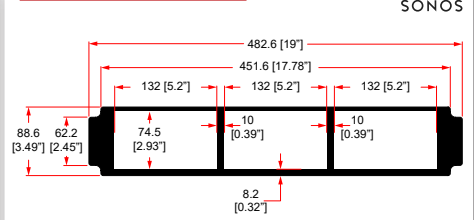

R1498/2UK-SONOS3

2U SHELF FOR 3 X SONOS CONNECT