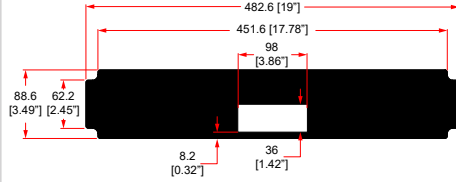

R1498/2UK-ATV1

2U SHELF FOR 1 X APPLE TV Gen 4