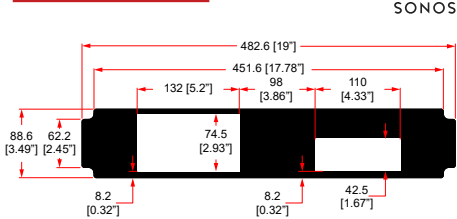

R1498/2UK-S90B1

2U SHELF FOR 1 X SONOS BRIDGE & 1 x SONOS CONNECT