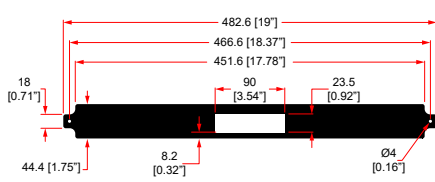

Streaming TV Boxes

R1498/1UK-ATV1

1U SHELF FOR 1 X APPLE TV Gen 3