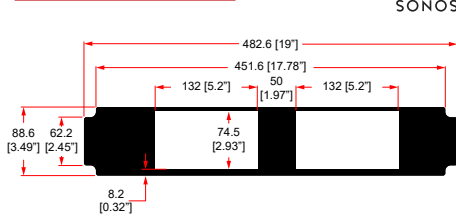

R1498/2UK-SONOS2

2U SHELF FOR 2 X SONOS CONNECT