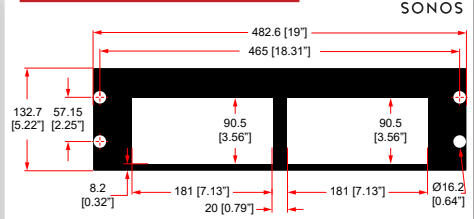

R1498/3UK-SONOSZP120

3U SHELF FOR 2 x SONOS CONNECT:AMP