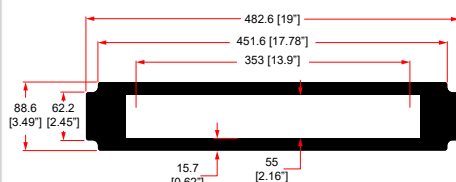

R1498/2UK-YVT100

2U SHELF FOR 1 X YOUVIEW HUMAX BOX