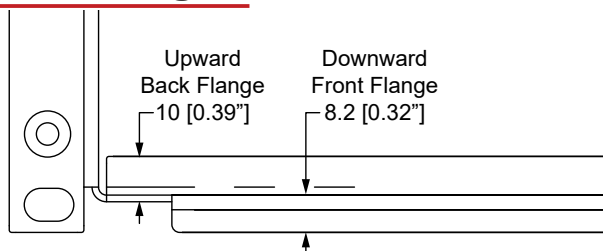

R1498 Flanges