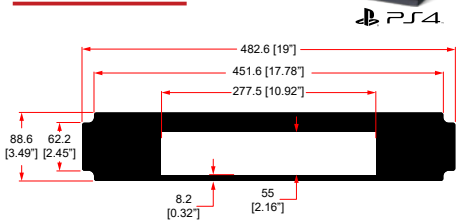

Video Game Consoles

R1498/3UK-PS4

3U SHELF FOR 1 X SONY PS4