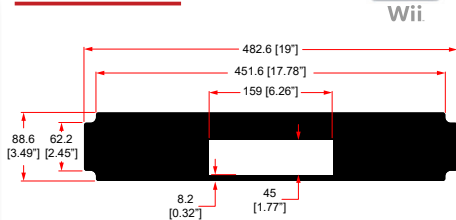

R1498/2UK-WII

2U SHELF FOR 1 X NINTENDO WII