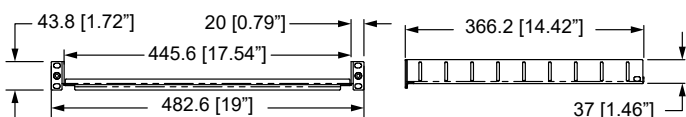

R1498/1UK-Shelf