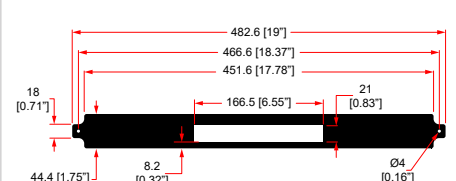

R1498/1UK-ROKU4

1U SHELF FOR 1 X ROKU 4