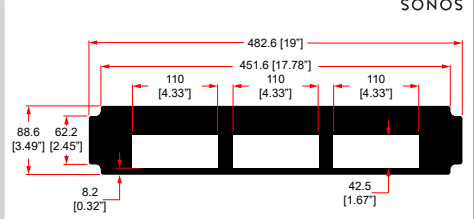

R1498/2UK-SB3

2U SHELF FOR 3 X SONOS BRIDGE