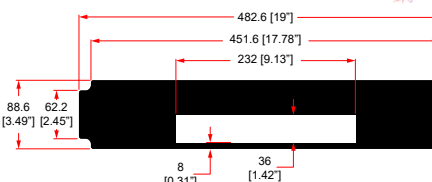

R1498-2UK-SKYQMINI

2U SHELF FOR 1 X SKY Q MINI BOX