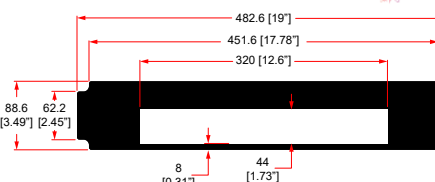

R1498/2UK-SKYQ

2U SHELF FOR 1 X SKY Q BOX