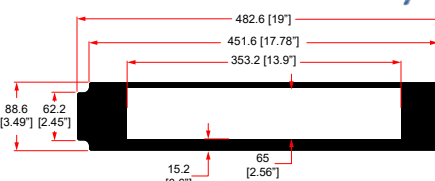

R1497/2UK-SKY-DRX895

2U SHELF FOR 1 X SKY+ HD BOX Model DRX895