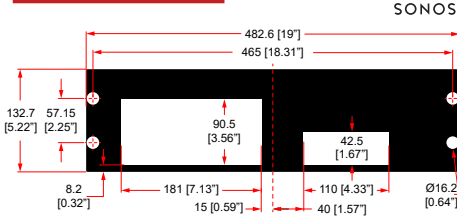

R1498/3UK-S120B1

3U SHELF FOR 1 X SONOS CONNECT:AMP & 1 x SONOS BRIDGE