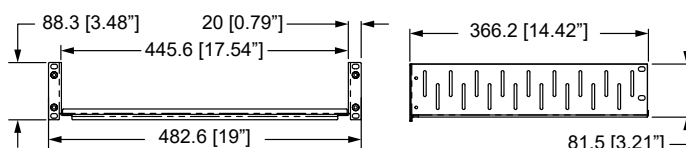

R1498/2UK-Shelf