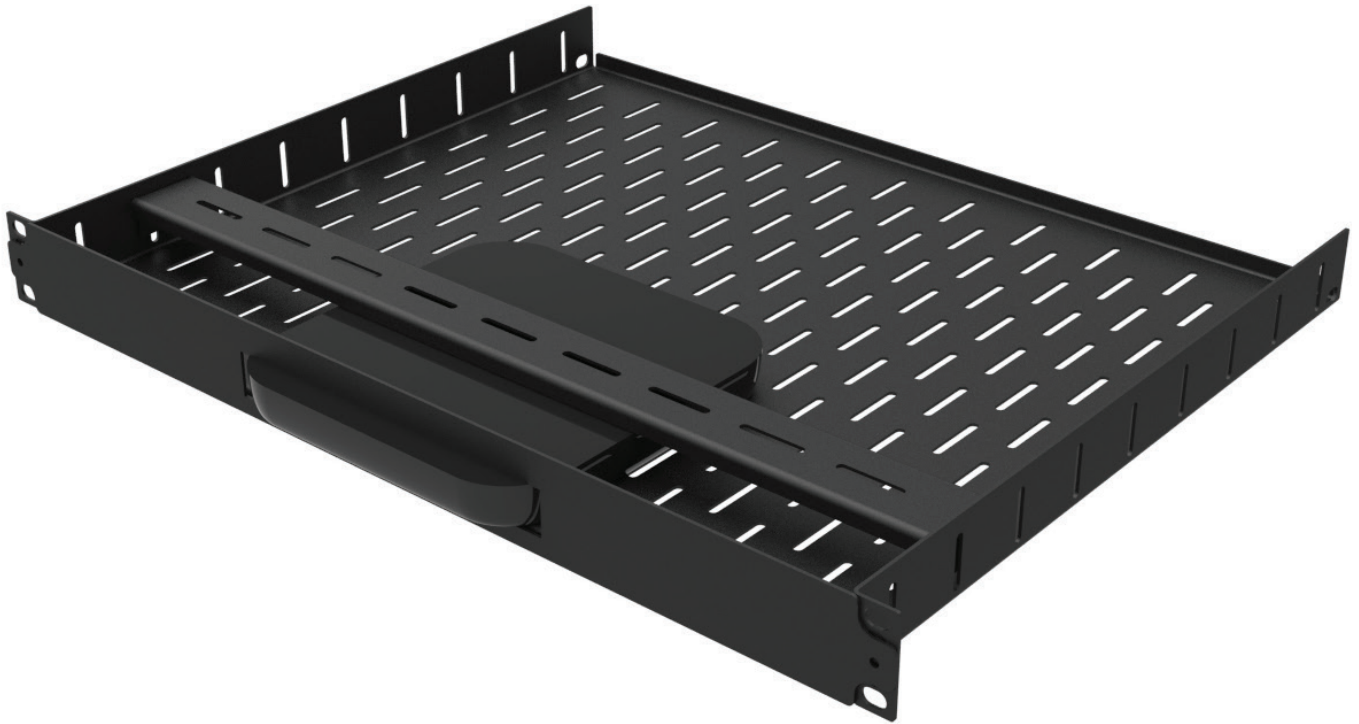

# R1497 / R1498 Series Rack Shelves

*Rack Shelves With Custom  
Magnetic Face Plate*

Comes with:

- 1 x Rack Mountable Vented Shelf
- 1 x Magnetic Face Plate with CNC Cut
- 1 x Clamp Bar to Help Secure Equipments