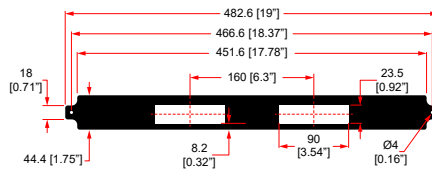

R1498/1UK-ATV2

1U SHELF FOR 2 X APPLE TV Gen 3