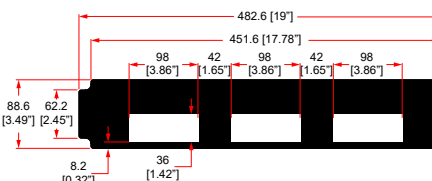

R1498/2UK-ATV3

2U SHELF FOR 3 X APPLE TV Gen 4