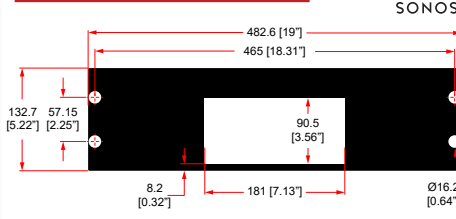

R1498/3UK-SONOSZP120S

1 x SONOS CONNECT:AMP