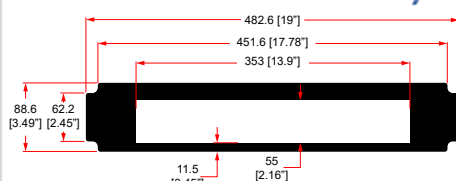

R1497/2UK-2TB

2U SHELF FOR 1 X Sky+ HD 2TB BOX