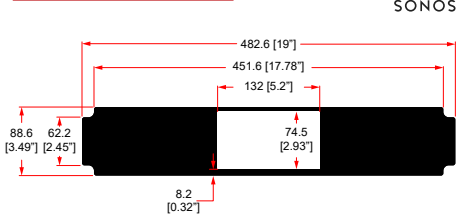

R1498/2UK-SONOS1

2U SHELF FOR 1 X SONOS CONNECT