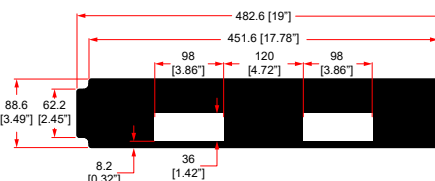

R1498/2UK-ATV2

2U SHELF FOR 2 X APPLE TV Gen 4