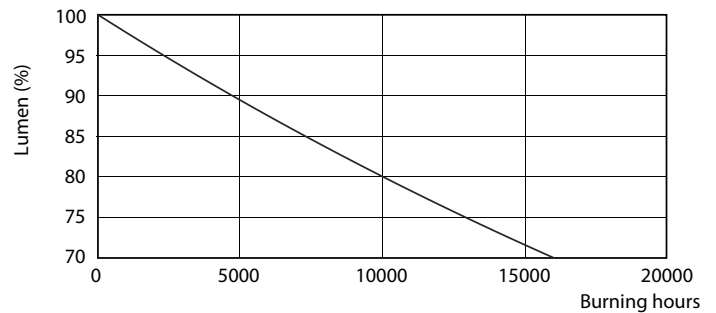

LEDbulb 100W E27 840 FR A60