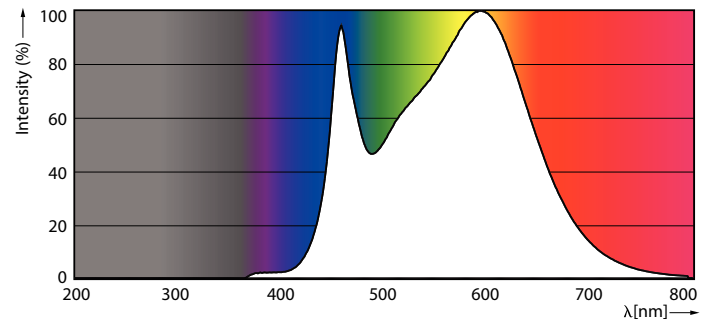

CorePro Plastic LEDbulbs

Bulb Shape	A60 [A 60mm]
Approval and application	
Energy Efficiency Class	E
Energy Consumption kWh/1000 h	13 kWh
EPREL Registration Number	397637
Product data	
Full product code	871869651030800

Order product name	CorePro LEDbulb ND 12.5-100W A60 E27 840
EAN/UPC - Product	8718696510308
Order code	929001312402
Numerator - Quantity Per Pack	1
Numerator - Packs per outer box	10
Material Nr. (12NC)	929001312402
Net Weight (Piece)	0.076 kg

Dimensional drawing

Product	D	C
CorePro LEDbulb ND 12.5-100W A60 E27 840	60 mm	110 mm

CorePro LEDbulb ND 12.5-100W A60 E27 840

Photometric data

CorePro LEDbulb 100W E27 840 FR A60

CorePro LEDbulb 100W E27 840 FR A60