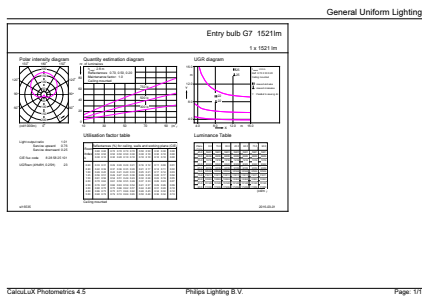

CorePro Plastic LEDbulbs

Bulb Shape	A60 [A 60mm]
Approval and application	
Energy Efficiency Class	E
Energy Consumption kWh/1000 h	13 kWh
EPREL Registration Number	397637
Product data	
Full product code	871869651030800

Order product name	CorePro LEDbulb ND 12.5-100W A60 E27 840
EAN/UPC - Product	8718696510308
Order code	929001312402
Numerator - Quantity Per Pack	1
Numerator - Packs per outer box	10
Material Nr. (12NC)	929001312402
Net Weight (Piece)	0.076 kg

Dimensional drawing

Product	D	C
CorePro LEDbulb ND 12.5-100W A60 E27 840	60 mm	110 mm

CorePro LEDbulb ND 12.5-100W A60 E27 840

Photometric data

CorePro LEDbulb 100W E27 840 FR A60

CorePro LEDbulb 100W E27 840 FR A60