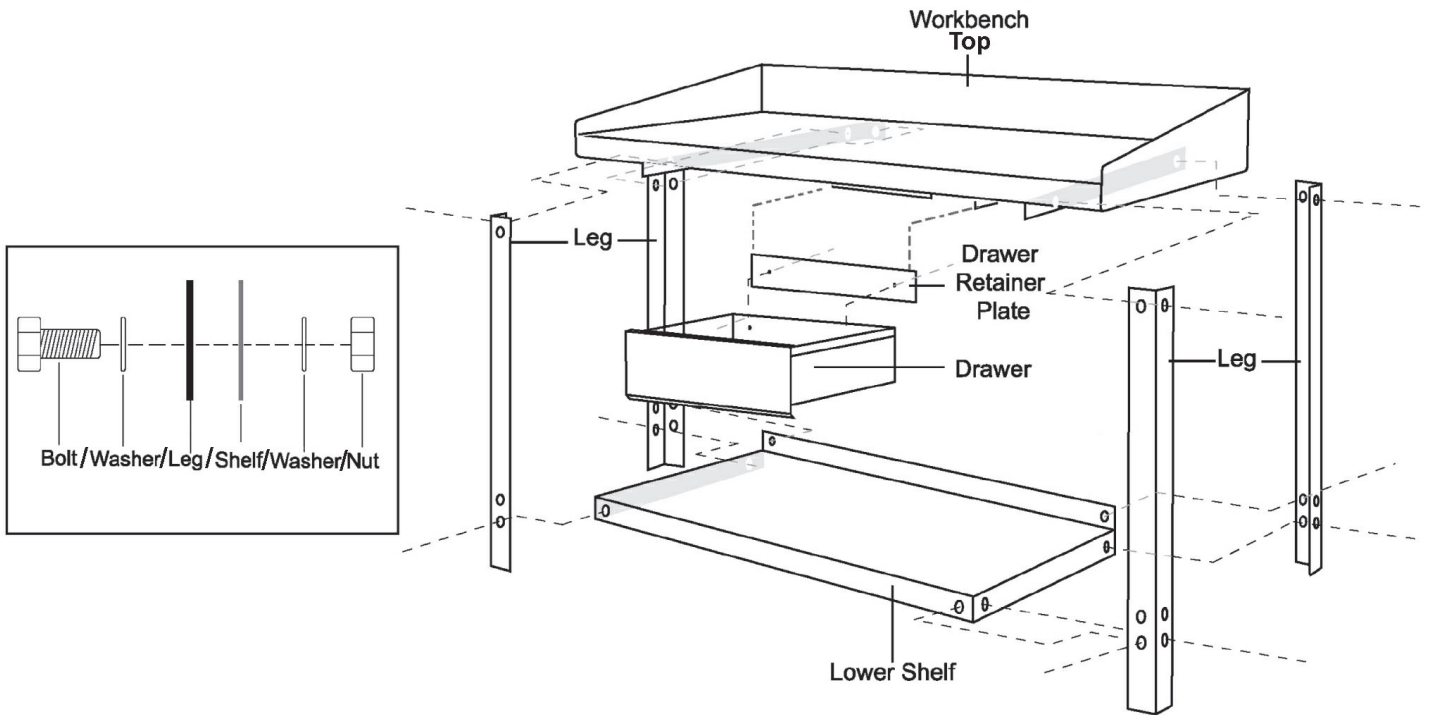

Parts Information:  
**Workbench Steel with 1 Drawer**  
**Model No: AP1010.V3 / AP1015.V3 / AP1020.V3**

Item	Part No.	Description
1	AP1010.V3-01	Lock And Key Assy
2	AP1010.V3-02	Bolt,Nut And Star Washer, 10x20mm
3	AP1010.V3-03	Rd Head S/T Screw 5.5 x 8.5 Black
4	AP1010.V3-04	Corner Post

Item	Part No.	Description
5	AP1010.V3-05	Drawer
6	AP1010.V3-06	Fixing Kit, Complete
--	AP1	Single Drawer Unit (AP10 & AP30 Benches)

**NOTE:** It is our policy to continually improve products and as such we reserve the right to alter data, specifications and component parts without prior notice.