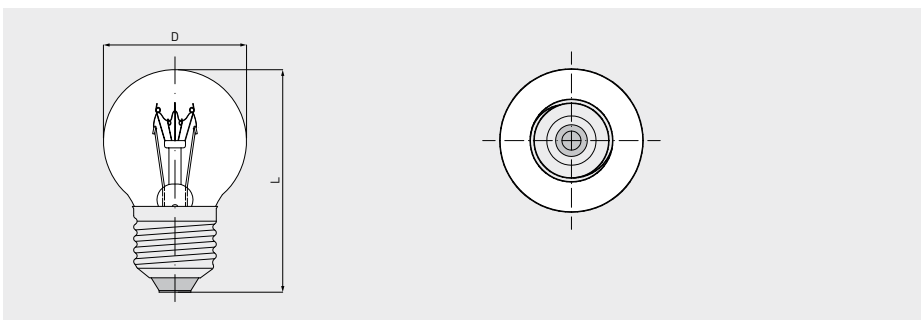

Domestic

Oven lamps

For special features, specific benefits and areas of use see page 151

Article no.	Description	V	W	Am- perage	Cap	Bulb diameter D mm	Total length L max. mm	Light centre length LCL mm	Lumi- nous flux lm	Average life h	Individual life h	Burning position	PU
00845304	230V 40W E27 300°C OVEN	230	40		E27	45	70	Centre Bulb	370	1,000			

Article no.	Description	V	W	Am- perage	Cap	Bulb diameter max. mm	Total length max. mm	Light centre length mm	Lumi- nous flux lm	Average life h	Individual life h (<2% malfunction)	Burning position	PU
4198544200	T22 10W 230V E14 CL	230	10		E14	23	49		35	1,000		n.a.	

Article no.	Description	V	W	Am- perage	Cap	Bulb diameter max. mm	Total length max. mm	Light centre length mm	Lumi- nous flux lm	Average life h	Individual life h (<2% malfunction)	Burning position	PU
4103044400	T29 40W 230-240V E14 CL OVEN	230-240	40		E14	30	76		400	1,000		n.a.	