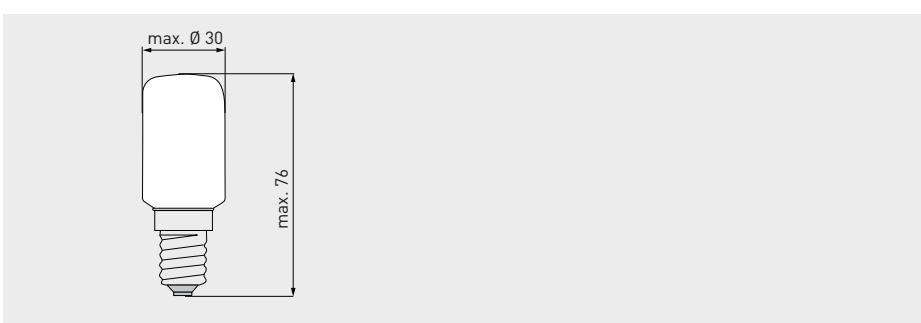

Domestic

Oven lamps

For special features, specific benefits and areas of use see page 151

Article no.	Description	V	W	Am- perage	Cap	Bulb diameter D mm	Total length L max. mm	Light centre length LCL mm	Lumi- nous flux lm	Average life h	Individual life h	Burning position	PU
00845304	230V 40W E27 300°C OVEN	230	40		E27	45	70	Centre Bulb	370	1,000			

Article no.	Description	V	W	Am- perage	Cap	Bulb diameter max. mm	Total length max. mm	Light centre length mm	Lumi- nous flux lm	Average life h	Individual life h (<2% malfunction)	Burning position	PU
4198544200	T22 10W 230V E14 CL	230	10		E14	23	49		35	1,000		n.a.	

Article no.	Description	V	W	Am- perage	Cap	Bulb diameter max. mm	Total length max. mm	Light centre length mm	Lumi- nous flux lm	Average life h	Individual life h (<2% malfunction)	Burning position	PU
4103044400	T29 40W 230-240V E14 CL OVEN	230-240	40		E14	30	76		400	1,000		n.a.	