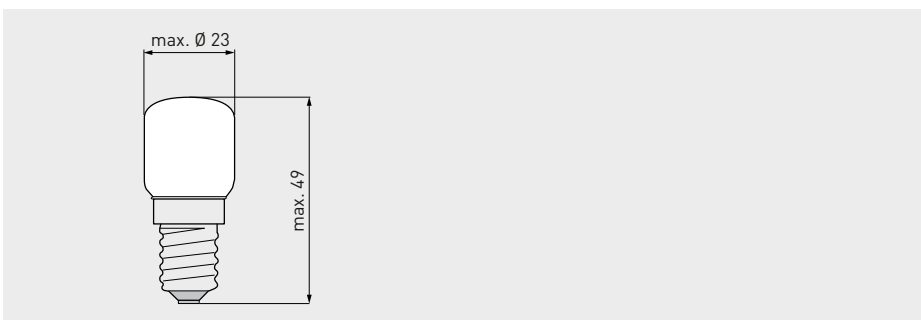

Domestic

Oven lamps

For special features, specific benefits and areas of use see page 151

Article no.	Description	V	W	Am- perage	Cap	Bulb diameter D mm	Total length L max. mm	Light centre length LCL mm	Lumi- nous flux lm	Average life h	Individual life h	Burning position	PU
00845304	230V 40W E27 300°C OVEN	230	40		E27	45	70	Centre Bulb	370	1,000			

Article no.	Description	V	W	Am- perage	Cap	Bulb diameter max. mm	Total length max. mm	Light centre length mm	Lumi- nous flux lm	Average life h	Individual life h (<2% malfunction)	Burning position	PU
4198544200	T22 10W 230V E14 CL	230	10		E14	23	49		35	1,000		n.a.	

Article no.	Description	V	W	Am- perage	Cap	Bulb diameter max. mm	Total length max. mm	Light centre length mm	Lumi- nous flux lm	Average life h	Individual life h (<2% malfunction)	Burning position	PU
4103044400	T29 40W 230-240V E14 CL OVEN	230-240	40		E14	30	76		400	1,000		n.a.	