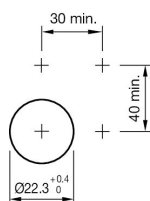

Attribute

Design	raised
Front dimension	Ø 30 mm
Front form	round
IP front protection	IP66, IP67, IP69K
Mounting cut-out	Ø 22.3 mm
Housing material	Plastic
Illumination colour	Red
Illuminative colour	Red
Lens cap colour	Red
Lens cap material	Plastic
Lens cap optical effect	transparent
Lens cap shape	flush
Weight	0.012 kg

Function

Indicator

EAO – Your Expert Partner for Human Machine Interfaces

45-2T00.10E0.000 - Indicator full-face illumination - Actuator

Dimensions

Mounting cut-outs

Wiring diagrams

x1+

x2-

Additional information

Mounting depth, incl. front plate, see chapter drawings