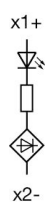

EAO – Your Expert Partner for Human Machine Interfaces

45-2T00.10E0.000 - Indicator full-face illumination - Actuator

45-2T00.10E0.000 - Indicator full-face illumination - Actuator

Attention: The preview is based on a sample product. This can differ from your current configuration.

Attribute

Design	raised
Front dimension	Ø 30 mm
Front form	round
IP front protection	IP66, IP67, IP69K
Mounting cut-out	Ø 22.3 mm
Housing material	Plastic
Illumination colour	Red
Illuminative colour	Red
Lens cap colour	Red
Lens cap material	Plastic
Lens cap optical effect	transparent
Lens cap shape	flush
Weight	0.012 kg

Function

Indicator

EAO – Your Expert Partner for Human Machine Interfaces

45-2T00.10E0.000 - Indicator full-face illumination - Actuator

Dimensions

Mounting cut-outs

Wiring diagrams

x1+

x2-

Additional information

Mounting depth, incl. front plate, see chapter drawings