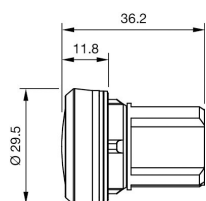

Attribute

Design	raised
Front dimension	Ø 30 mm
Front form	round
IP front protection	IP66, IP67, IP69K
Mounting cut-out	Ø 22.3 mm
Housing material	Plastic
Illumination colour	Red
Illuminative colour	Red
Lens cap colour	Red
Lens cap material	Plastic
Lens cap optical effect	transparent
Lens cap shape	flush
Weight	0.012 kg

Function

Indicator

EAO – Your Expert Partner for Human Machine Interfaces

45-2T00.10E0.000 - Indicator full-face illumination - Actuator

Dimensions

Mounting cut-outs

Wiring diagrams

x1+