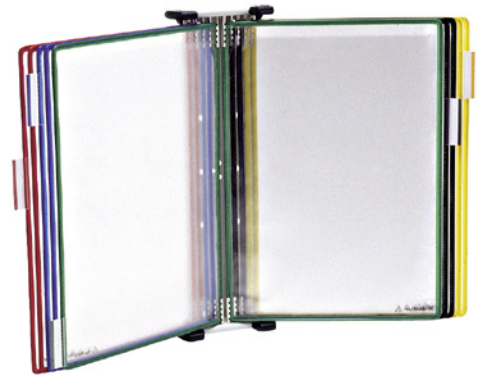

Wall view panel system

Including DIN A4 clear view panels

Application:

for attaching to walls and for holding clear view panels

Advantage:

- Infinitely extendable through the simple connection of individual units

Delivery:

including DIN A4 clear view panels and fastening material

Art. no.	50006 154
Brand	TARIFOLD
Manufacturer Part Number	4 14 109
Suitable for DIN format	A4
Number of clear tables	10 PCS
Clear table colour	Red, Blue, Yellow, Green, Black
Colour of holder	Light grey RAL 7035
Material of frame	Steel plate
Surface	Powder-coated
Gross Weight	0.805 kg
Product Group	5BE