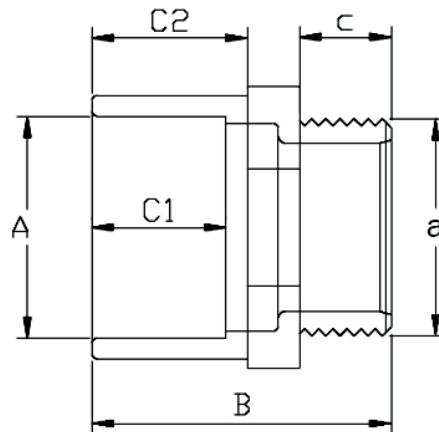

MANGUITO ROSCA MACHO ENCOLAR

- Material: PVC
- Color: gris

DIMENSIONES:

Código	A	a BSP	B	C1	C2	c	Peso (gr)	PN
AS 04 272	20	1/2"	38	16	19	14	14	PN10
AS 04 273	25	3/4"	53	19	22	19	29	PN10
AS 04 274	32	1"	57	22	26	19	41	PN10