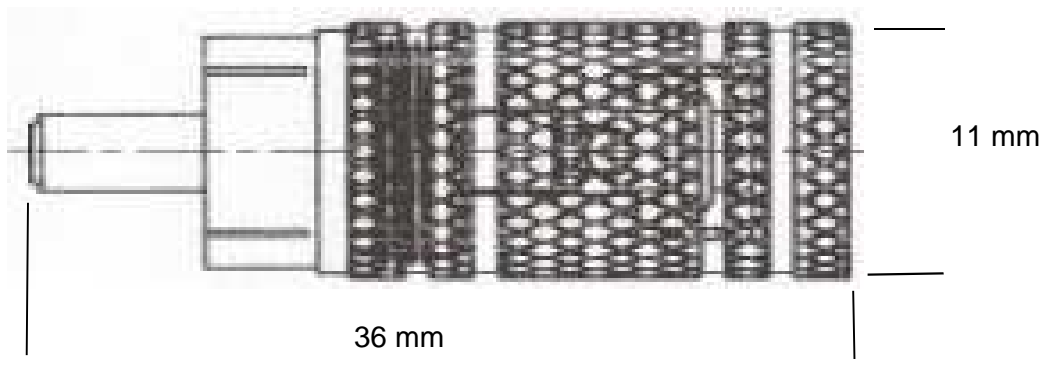

	REVISED	DR	APP

1	CONNECTORS	ADAPTOR RCA PLUG - 3.5mm MONO JACK METALL
2	MOLDING	
3	CABLE	
NO	PART NAME	

DESCRIPTION		ADAPTOR RCA PLUG - 3.5mm MONO JACK METALL					
SIZE	A4	DATE	13.01.2016	CHECKED		TOL	57004-M
UNIT	MM	DRAWN	R.Hueller	APPROVED			
CUSTOM TARIF NO.: 85366990990							