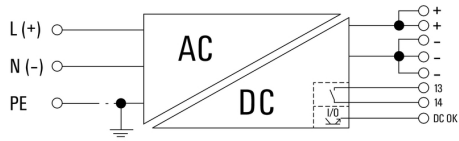

PRO TOP 240W 24V 10A

Weidmüller Interface GmbH & Co. KG
Klingenbergstraße 16
D-32758 Detmold
Germany
Fon: +49 5231 1429-0
Fax: +49 5231 14292083
www.weidmueller.com

Drawings