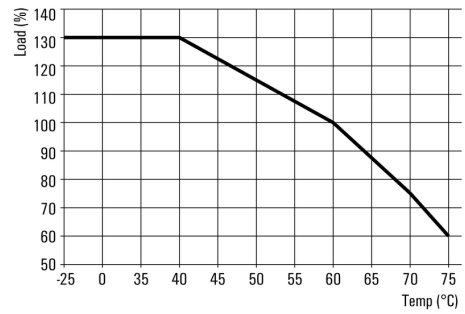

PRO TOP 240W 24V 10A

Weidmüller Interface GmbH & Co. KG
Klingenbergstraße 16
D-32758 Detmold
Germany
Fon: +49 5231 1429-0
Fax: +49 5231 14292083
www.weidmueller.com

Drawings