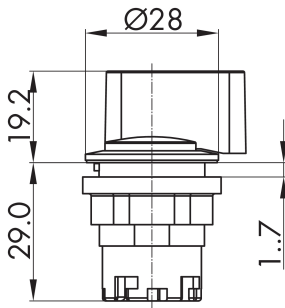

Handy selector head, maintained, silver-coloured JRMGWB

Description: handy usability, also with gloves

Category: Selector Switches (momentary/maintained)
 Series: RONDEX-JUWEL®
 Panel cut-out: Ø 22.3 mm
 Protection class: II (protective insulation)
 Degree of protection: IP65
 Switching function: maintained action
 Illumination: no
 With labelling option: no
 Front bezel: silver-coloured
 Shape: round

Legend

■ = Switching position > =
 Spring return