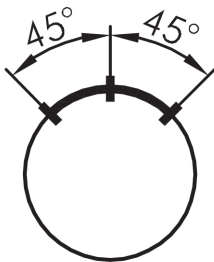

Handy selector head, maintained, silver-coloured JRMGWB

Description: handy usability, also with gloves

Category: Selector Switches (momentary/maintained)
 Series: RONDEX-JUWEL®
 Panel cut-out: Ø 22.3 mm
 Protection class: II (protective insulation)
 Degree of protection: IP65
 Switching function: maintained action
 Illumination: no
 With labelling option: no
 Front bezel: silver-coloured
 Shape: round

Legend

■ = Switching position > =
 Spring return