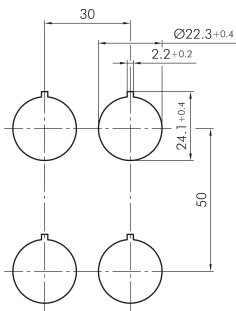

Handy selector head, maintained, silver-coloured JRMGWB

Description: handy usability, also with gloves

Category: Selector Switches (momentary/maintained)
 Series: RONDEX-JUWEL®
 Panel cut-out: Ø 22.3 mm
 Protection class: II (protective insulation)
 Degree of protection: IP65
 Switching function: maintained action
 Illumination: no
 With labelling option: no
 Front bezel: silver-coloured
 Shape: round

Legend

■ = Switching position > =
 Spring return