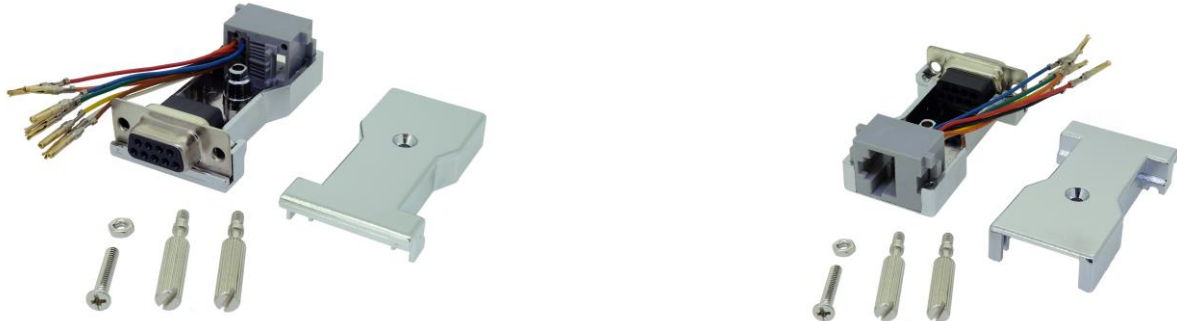

Item no.: 12.03.7529

**ROLINE Adapter DB9 F / RJ45 F, 8P 8C, plated type, silver**

**Features:**

- RS232 DB9 female to RJ45 female adapter
- Simple assembly of serial lines through the modularity of the RJ45 connection system
- Size: 15 x 30 x 45mm
- Assembly type
- Chromed ABS case
- Silver color