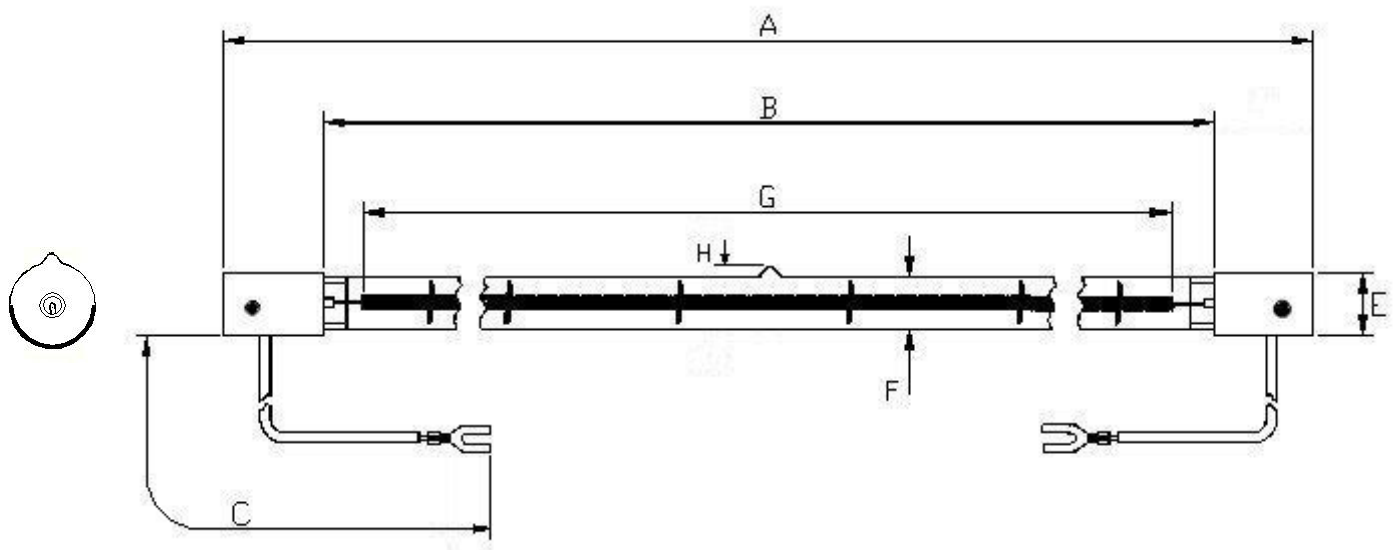

# Victory Lighting Product Data Specification

Product Code: 64232056  
Issue No: 1  
Issue Date: 1 December 2008

## Dimensions

A	655±2	F	10.5
B	615 nom	G	580±5
C	500±5	H	5 Max

All dimensions in mm unless otherwise stated

## Technical Data

Volts	230	Colour Temp	2450
Watts	2000	Life	5000
Finish	Clear/refl coat	Burning Position	Horizontal
Cap	Sk15		

Lead: PTFE insulated with M4 fork terminal.  
Lamp White Ceramic reflector coated same as leads