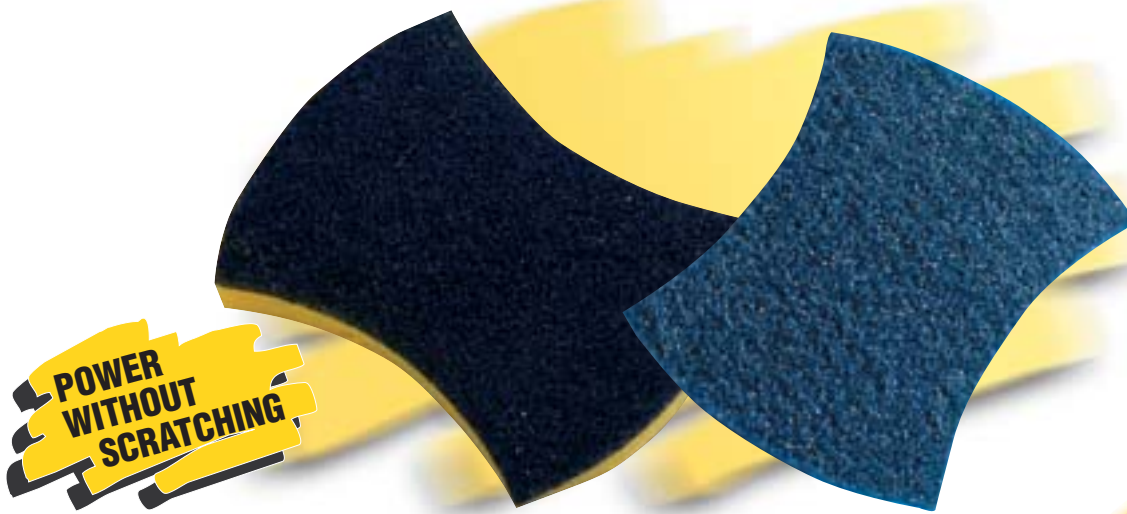

Non-Scratch/Delicate Surface Cleaning At Work!

Ideal for effective removal of dirt and grime without scratching or damaging.

Scotch-Brite™ Power Pad No. 2000 / Power Sponge No.3000

- Multi-purpose scouring pad
- Combines a powerful cleaning action with less scratching
- Resists sponge odours, staining and crumbling caused by bacteria
- Anti-bacterial sponge
- Prevents germ growth

Colour: Blue with yellow sponge   **Size:** Pad:139 x 99mm   Sponge:114 x 71mm

Typical applications: kitchen worktops & equipment, heavily encrusted pots stainless steel, sinks, ceramic surfaces.