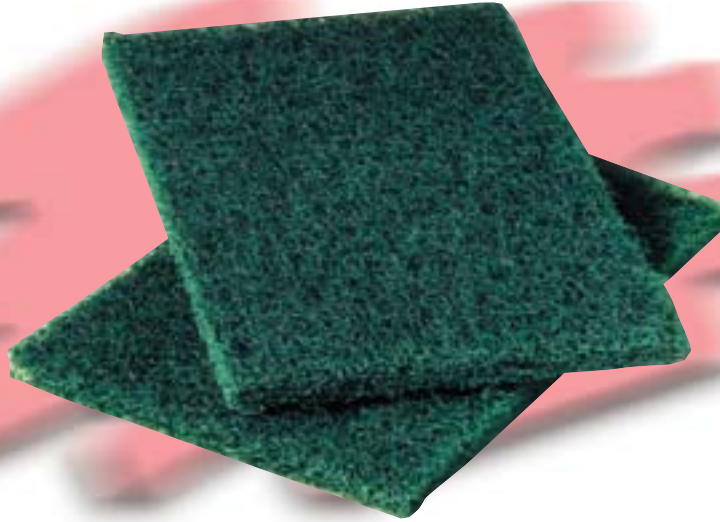

Scotch-Brite™

Cleaning and Scouring Pads

The complete selection of cleaning pads for every surface

3M *Innovation*

Heavy Duty Cleaning at Work!

Ideal for removing heavily encrusted soil or grime.

Scotch-Brite™ No. 86 Heavy Duty Scouring Pad

- Ideal for heavily soiled areas
- Effective alternative to scrapers, steel wool and metal sponges
- Non-rusting

Colour: Dark Green **Size:** 229 x 158mm

Typical applications: Removes heavily encrusted food/soil from kitchen and cooking equipment, pipework.

Scotch-Brite™ No. 450 Extra Thick Heavy Scouring Pad

- The flexible alternative to metal scrapers and steel wool
- Conforms to surface
- Easily rinsed

Colour: Blue **Size:** 158 x 95mm

Typical applications: Heavily encrusted pots and pans, baking trays, kitchen equipment, pipework.

3M™ Twist-Lok No. 961 Pad Holder

- Protects hands from heat and chemicals
- Durable long life
- Can be sanitised after use

Colour: Grey **Size:** 118 x 81mm

Scotch-Brite™ Cleaning and Scouring Pads

High Quality Cleaning Power