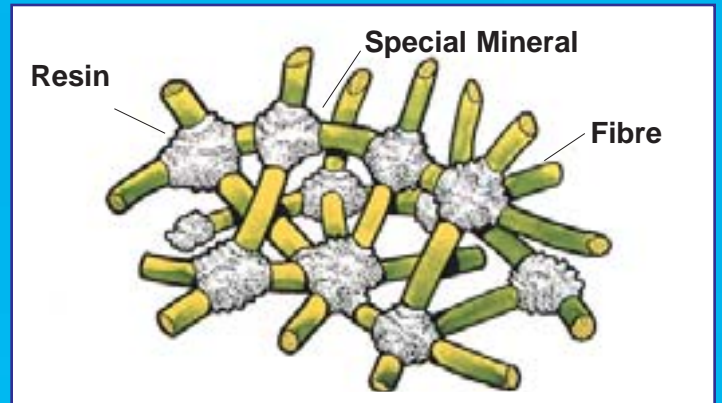

Scotch-Brite™ Cleaning and Scouring Pads

High Quality Cleaning Power

A leader in the cleaning tools category for over 40 years, Scotch-Brite products provide you with quality, durability and performance. Backed by innovation and technology, 3M continues to develop efficient and cost effective products for your maintenance needs.

Look to the family of Scotch-Brite cleaning products for the right tool for each cleaning job - from heavily soiled griddles to the most delicate surfaces.

Scotch-Brite Technology

Scotch-Brite pads giving you just what you want:

- Great value for money cleaning
- The benefits of easy rinsing
- Long term repeat use
- A robust non-metallic construction
- A range to fit all applications