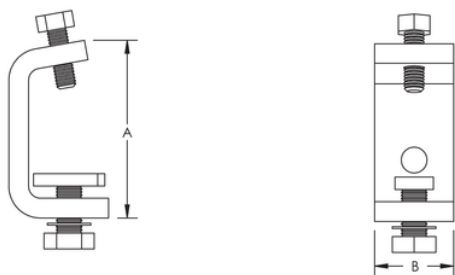

EXTERNAL SIDE STRUT BEAM CLAMP, STEEL, HD

CATALOG NUMBER

ZT607

FEATURES

Wrap around version

Complete with fixings

PRODUCT ATTRIBUTES

Article Number: 313280

Material: Steel

Finish: Hot-Dip Galvanized

A: 90 mm

B: 40 mm

DIAGRAMS

WARNING

nVent products shall be installed and used only as indicated in nVent's product instruction sheets and training materials. Instruction sheets are available at www.nvent.com and from your nVent customer service representative. Improper installation, misuse, misapplication or other failure to completely follow nVent's instructions and warnings may cause product malfunction, property damage, serious bodily injury and death and/or void your warranty.