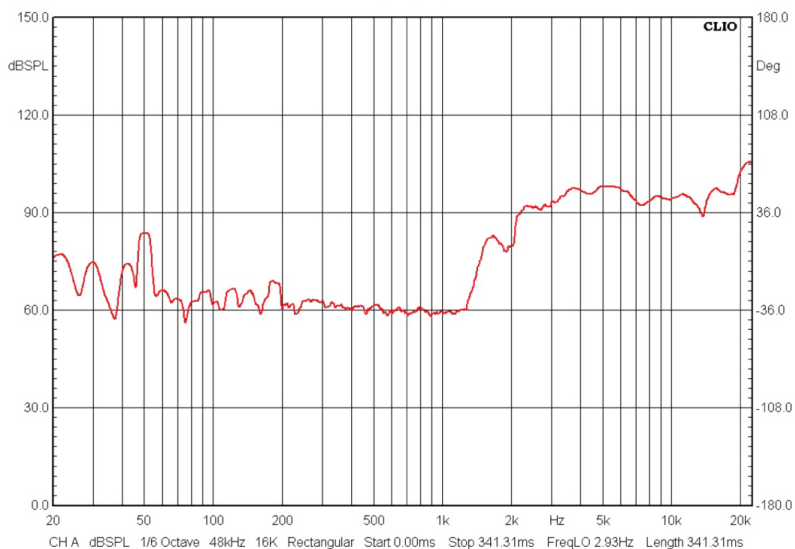

3-1/8" Square Piezo Horn Tweeter

Features

- 75W Power Rating
- 3.4" × 3.4" Piezo Tweeter Horn Driver
- High Compliance Response: 2.0K - 20KHz
- SPL: 91dB@1W/1M

Part Number Table

Description	Part Number
3-1/8" Square Piezo Horn Tweeter	53-800