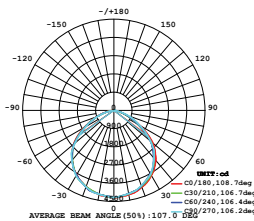

LUMINOUS INTENSITY DISTRIBUTION DIAGRAM