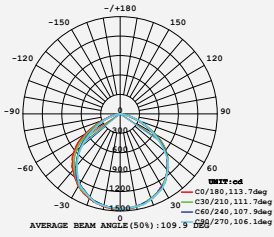

LUMINOUS INTENSITY DISTRIBUTION DIAGRAM