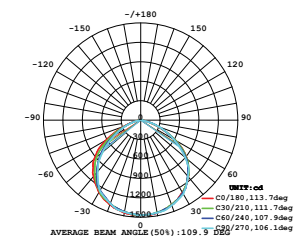

LUMINOUS INTENSITY DISTRIBUTION DIAGRAM

NEW

VT-50-1-B

SKU: 20014 | 4000K DAY WHITE
SKU: 951 | 6400K WHITE

WATTS	LUMENS	BOX QTY.
50w	4000	8 pcs