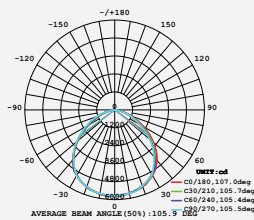

LUMINOUS INTENSITY DISTRIBUTION DIAGRAM