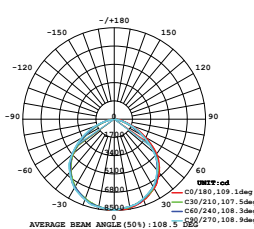

① METER WIRE

LUMINOUS INTENSITY DISTRIBUTION DIAGRAM

VT-200-G

- SKU: 484 | 4000K DAY WHITE
- SKU: 485 | 6400K WHITE

WATTS	LUMENS	BOX QTY.
200w	16000	2 pcs

① METER WIRE

LUMINOUS INTENSITY DISTRIBUTION DIAGRAM