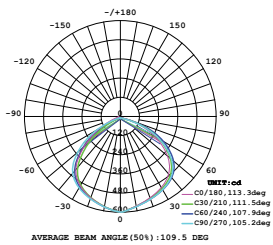

LUMINOUS INTENSITY DISTRIBUTION DIAGRAM