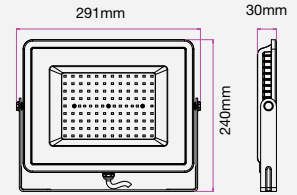

VT-100-G

- SKU: 472 | 3000K WARM WHITE
- SKU: 473 | 4000K DAY WHITE
- SKU: 474 | 6400K WHITE

WATTS	LUMENS	BOX QTY.
100w	8000	4 pcs