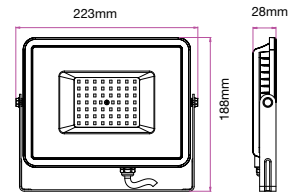

VT-50-1-W

- SKU: 952 | 6400K WHITE

WATTS	LUMENS	BOX QTY.
50w	4000	8 pcs