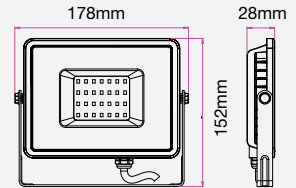

VT-30-B

- SKU: 400 | 3000K WARM WHITE
- SKU: 401 | 4000K DAY WHITE
- SKU: 402 | 6400K WHITE

WATTS	LUMENS	BOX QTY.
30w	2400	10 pcs