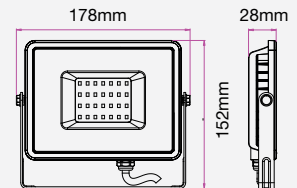

VT-30-W

SKU: 403 | 3000K WARM WHITE
SKU: 404 | 4000K DAY WHITE
SKU: 405 | 6400K WHITE

WATTS	LUMENS	BOX QTY.
30w	2400	10 pcs