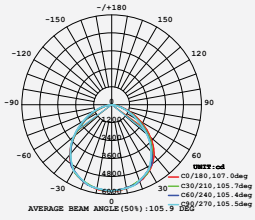

LUMINOUS INTENSITY DISTRIBUTION DIAGRAM