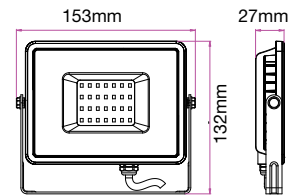

① METER WIRE

LUMINOUS INTENSITY DISTRIBUTION DIAGRAM

NEW

VT-20-1-B

SKU: 20012 | 4000K DAY WHITE
 SKU: 948 | 6400K WHITE

WATTS	LUMENS	BOX QTY.
20w	1600	20 pcs

① METER WIRE

LUMINOUS INTENSITY DISTRIBUTION DIAGRAM