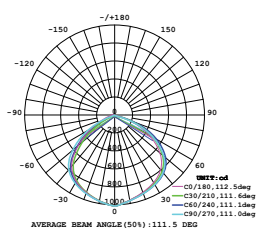

LUMINOUS INTENSITY DISTRIBUTION DIAGRAM

NEW

VT-30-1-W

SKU: 950 | 6400K WHITE

WATTS	LUMENS	BOX QTY.
30w	2400	10 pcs