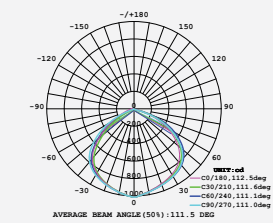

LUMINOUS INTENSITY DISTRIBUTION DIAGRAM