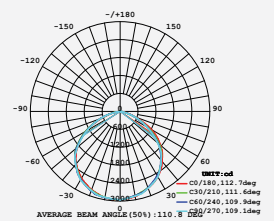

LUMINOUS INTENSITY DISTRIBUTION DIAGRAM