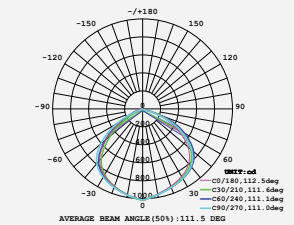

- Diecast body
- 100° beam angle
- 30,000-hr lifespan
- CRI: >80
- PF: >0.9
- AC:220-240V,50Hz
- IP65 Rating

LUMINOUS INTENSITY DISTRIBUTION DIAGRAM

NEW

VT-10-1-B

SKU: 947 | 6400K WHITE

WATTS	LUMENS	BOX QTY.
10w	800	20 pcs

① METER WIRE

LUMINOUS INTENSITY DISTRIBUTION DIAGRAM

NEW

VT-20-1-B

SKU: 20012 | 4000K DAY WHITE
 SKU: 948 | 6400K WHITE

WATTS	LUMENS	BOX QTY.
20w	1600	20 pcs

① METER WIRE

LUMINOUS INTENSITY DISTRIBUTION DIAGRAM