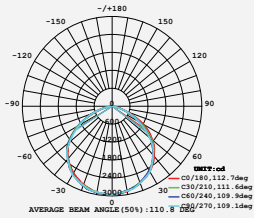

LUMINOUS INTENSITY DISTRIBUTION DIAGRAM