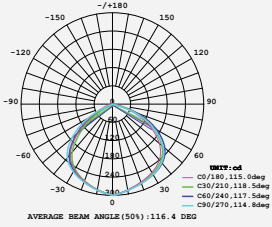

LUMINOUS INTENSITY DISTRIBUTION DIAGRAM