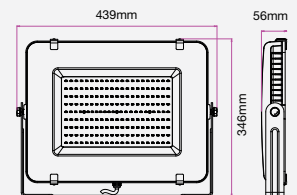

① METER WIRE

LUMINOUS INTENSITY DISTRIBUTION DIAGRAM

VT-200-B

SKU: 418 | 4000K DAY WHITE
 SKU: 419 | 6400K WHITE

WATTS	LUMENS	BOX QTY.
200w	16000	2 pcs

① METER WIRE

LUMINOUS INTENSITY DISTRIBUTION DIAGRAM

VT-300-B