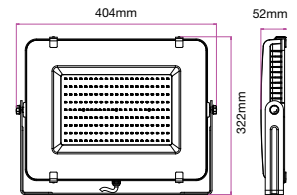

WATTS	LUMENS	BOX QTY.
100w	8000	4 pcs

① METER WIRE

LUMINOUS INTENSITY DISTRIBUTION DIAGRAM

VT-150-G

- SKU: 481 | 3000K WARM WHITE
- SKU: 482 | 4000K DAY WHITE
- SKU: 483 | 6400K WHITE

WATTS	LUMENS	BOX QTY.
150w	12000	2 pcs