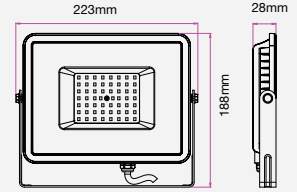

1 METER WIRE

LUMINOUS INTENSITY DISTRIBUTION DIAGRAM

VT-50-W

- SKU: 409 | 3000K WARM WHITE
- SKU: 410 | 4000K DAY WHITE
- SKU: 411 | 6400K WHITE

WATTS	LUMENS	BOX QTY.
50w	4000	8 pcs

LUMINOUS INTENSITY DISTRIBUTION DIAGRAM