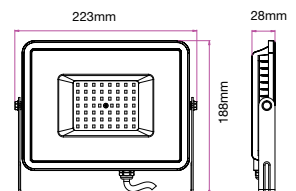

VT-50-B

- SKU: 406 | 3000K WARM WHITE
- SKU: 407 | 4000K DAY WHITE
- SKU: 408 | 6400K WHITE

WATTS	LUMENS	BOX QTY.
50w	4000	8 pcs