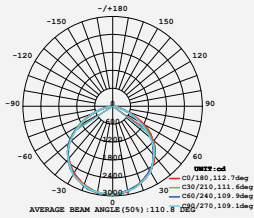

LUMINOUS INTENSITY DISTRIBUTION DIAGRAM