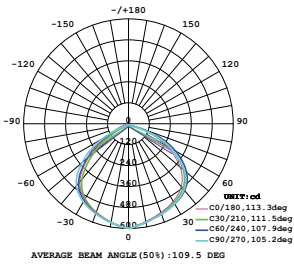

LUMINOUS INTENSITY DISTRIBUTION DIAGRAM

NEW

VT-20-1-B

SKU: 20012 | 4000K DAY WHITE
SKU: 948 | 6400K WHITE

WATTS	LUMENS	BOX QTY.
20w	1600	20 pcs