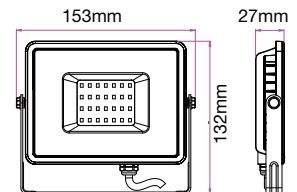

WATTS	LUMENS	BOX QTY.
10w	800	20 pcs

LUMINOUS INTENSITY DISTRIBUTION DIAGRAM

VT-20-W

SKU: 442 | 3000K WARM WHITE
 SKU: 443 | 4000K DAY WHITE
 SKU: 444 | 6400K WHITE

WATTS	LUMENS	BOX QTY.
20w	1600	20 pcs

LUMINOUS INTENSITY DISTRIBUTION DIAGRAM