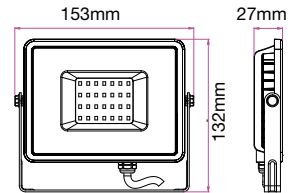

WATTS	LUMENS	BOX QTY.
10w	800	20 pcs

LUMINOUS INTENSITY DISTRIBUTION DIAGRAM

VT-20-B

- SKU: 439 | 3000K WARM WHITE
- SKU: 440 | 4000K DAY WHITE
- SKU: 441 | 6400K WHITE

WATTS	LUMENS	BOX QTY.
20w	1600	20 pcs