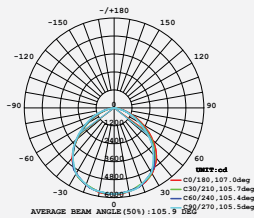

LUMINOUS INTENSITY DISTRIBUTION DIAGRAM