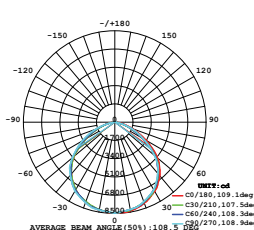

① METER WIRE

LUMINOUS INTENSITY DISTRIBUTION DIAGRAM

VT-200-B

SKU: 418 | 4000K DAY WHITE
 SKU: 419 | 6400K WHITE

WATTS	LUMENS	BOX QTY.
200w	16000	2 pcs

① METER WIRE

LUMINOUS INTENSITY DISTRIBUTION DIAGRAM

VT-300-B