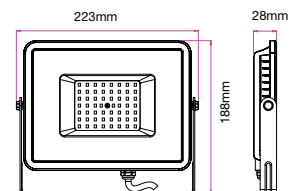

VT-50-G

- SKU: 463 | 3000K WARM WHITE
- SKU: 464 | 4000K DAY WHITE
- SKU: 465 | 6400K WHITE

WATTS	LUMENS	BOX QTY.
50w	4000	8 pcs