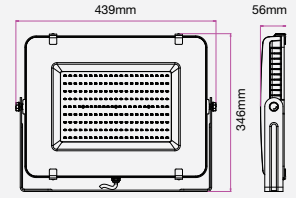

① METER WIRE

LUMINOUS INTENSITY DISTRIBUTION DIAGRAM

VT-200-W

SKU: 420 | 4000K DAY WHITE
 SKU: 421 | 6400K WHITE

WATTS	LUMENS	BOX QTY.
200w	16000	2 pcs

① METER WIRE

LUMINOUS INTENSITY DISTRIBUTION DIAGRAM

VT-300-W