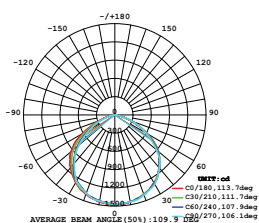

LUMINOUS INTENSITY DISTRIBUTION DIAGRAM

VT-30-B

- SKU: 400 | 3000K WARM WHITE
- SKU: 401 | 4000K DAY WHITE
- SKU: 402 | 6400K WHITE

WATTS	LUMENS	BOX QTY.
30w	2400	10 pcs

LUMINOUS INTENSITY DISTRIBUTION DIAGRAM