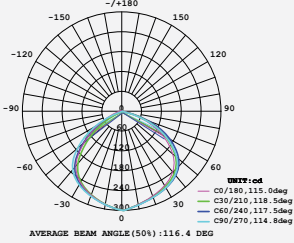

- Diecast body
- 100° beam angle
- 30,000-hr lifespan
- CRI: >80
- PF: >0.9
- AC:220-240V,50Hz
- IP65 Rating

LUMINOUS INTENSITY DISTRIBUTION DIAGRAM

NEW

VT-10-1-B

SKU: 947 | 6400K WHITE

WATTS	LUMENS	BOX QTY.
10w	800	20 pcs