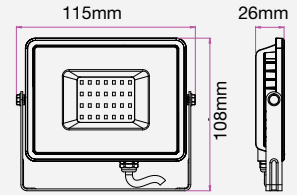

- Diecast body
- 100° beam angle
- 30,000-hr lifespan
- CRI: >80
- PF: >0.9
- AC:220-240V,50Hz
- IP65 Rating

LUMINOUS INTENSITY DISTRIBUTION DIAGRAM

NEW

VT-10-1-B

SKU: 947 | 6400K WHITE

WATTS	LUMENS	BOX QTY.
10w	800	20 pcs