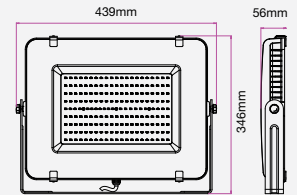

① METER WIRE

LUMINOUS INTENSITY DISTRIBUTION DIAGRAM

VT-200-G

- SKU: 484 | 4000K DAY WHITE
- SKU: 485 | 6400K WHITE

WATTS	LUMENS	BOX QTY.
200w	16000	2 pcs

① METER WIRE

LUMINOUS INTENSITY DISTRIBUTION DIAGRAM