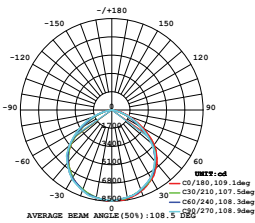

① METER WIRE

LUMINOUS INTENSITY DISTRIBUTION DIAGRAM

VT-200-W

SKU: 420 | 4000K DAY WHITE
 SKU: 421 | 6400K WHITE

WATTS	LUMENS	BOX QTY.
200w	16000	2 pcs

① METER WIRE

LUMINOUS INTENSITY DISTRIBUTION DIAGRAM

VT-300-W