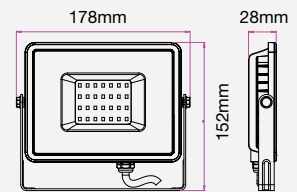

NEW

VT-10-1-B

SKU: 947 | 6400K WHITE

WATTS	LUMENS	BOX QTY.
10w	800	20 pcs

① METER WIRE

NEW

VT-20-1-B

SKU: 20012 | 4000K DAY WHITE
SKU: 948 | 6400K WHITE

WATTS	LUMENS	BOX QTY.
20w	1600	20 pcs

① METER WIRE

NEW

VT-30-1-B

SKU: 20013 | 4000K DAY WHITE
SKU: 949 | 6400K WHITE

WATTS	LUMENS	BOX QTY.
30w	2400	10 pcs

① METER WIRE

NEW

VT-50-1-B

SKU: 20014 | 4000K DAY WHITE
SKU: 951 | 6400K WHITE

WATTS	LUMENS	BOX QTY.
50w	4000	8 pcs

① METER WIRE