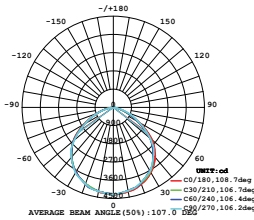

LUMINOUS INTENSITY DISTRIBUTION DIAGRAM