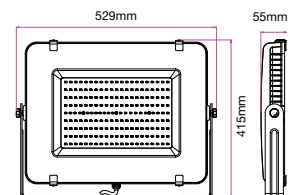

VT-300-G

- SKU: 488 | 4000K DAY WHITE
- SKU: 489 | 6400K WHITE

WATTS	LUMENS	BOX QTY.
300w	24000	2 pcs