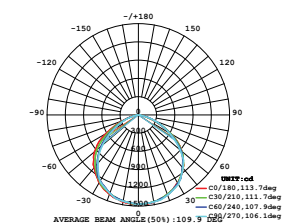

- Diecast body
- 100° beam angle
- 30,000-hr lifespan
- CRI: >80
- PF: >0.9
- AC:220-240V,50Hz
- IP65 Rating

LUMINOUS INTENSITY DISTRIBUTION DIAGRAM

VT-10-G

- SKU: 430 | 3000K WARM WHITE
- SKU: 431 | 4000K DAY WHITE
- SKU: 432 | 6400K WHITE

LUMINOUS INTENSITY DISTRIBUTION DIAGRAM

VT-30-G

- SKU: 454 | 3000K WARM WHITE
- SKU: 455 | 4000K DAY WHITE
- SKU: 456 | 6400K WHITE

WATTS	LUMENS	BOX QTY.
30w	2400	10 pcs

LUMINOUS INTENSITY DISTRIBUTION DIAGRAM