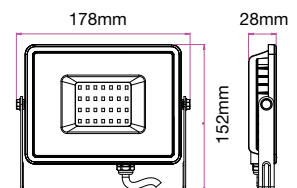

1 METER WIRE

LUMINOUS INTENSITY DISTRIBUTION DIAGRAM

VT-50-W

- SKU: 409 | 3000K WARM WHITE
- SKU: 410 | 4000K DAY WHITE
- SKU: 411 | 6400K WHITE

WATTS	LUMENS	BOX QTY.
50w	4000	8 pcs

LUMINOUS INTENSITY DISTRIBUTION DIAGRAM