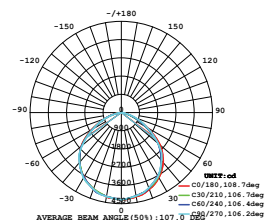

LUMINOUS INTENSITY DISTRIBUTION DIAGRAM