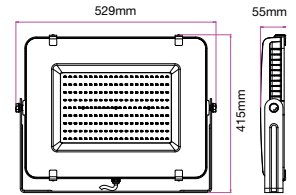

VT-300-W

SKU: 486 | 4000K DAY WHITE
SKU: 487 | 6400K WHITE

WATTS	LUMENS	BOX QTY.
300w	24000	2 pcs

① METER WIRE