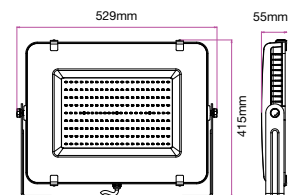

VT-300-B

SKU: 422 | 4000K DAY WHITE
SKU: 423 | 6400K WHITE

WATTS	LUMENS	BOX QTY.
300w	24000	2 pcs