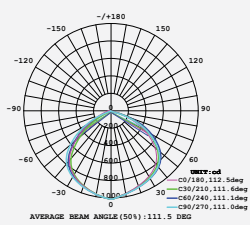

- Diecast body
- 100° beam angle
- 30,000-hr lifespan
- CRI: >80
- PF: >0.9
- AC:220-240V,50Hz
- IP65 Rating

LUMINOUS INTENSITY DISTRIBUTION DIAGRAM

VT-10-W

SKU: 427 | 3000K WARM WHITE
 SKU: 428 | 4000K DAY WHITE
 SKU: 429 | 6400K WHITE

WATTS	LUMENS	BOX QTY.
10w	800	20 pcs

LUMINOUS INTENSITY DISTRIBUTION DIAGRAM

VT-20-W

SKU: 442 | 3000K WARM WHITE
 SKU: 443 | 4000K DAY WHITE
 SKU: 444 | 6400K WHITE

WATTS	LUMENS	BOX QTY.
20w	1600	20 pcs

LUMINOUS INTENSITY DISTRIBUTION DIAGRAM