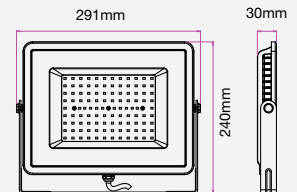

VT-100-W

- SKU: 415 | 3000K WARM WHITE
- SKU: 416 | 4000K DAY WHITE
- SKU: 417 | 6400K WHITE

WATTS	LUMENS	BOX QTY.
100w	8000	4 pcs