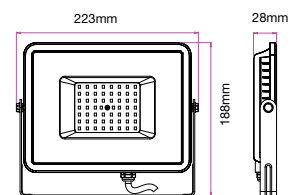

① METER WIRE