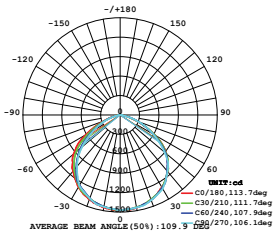

- Diecast body
- 100° beam angle
- 30,000-hr lifespan
- CRI: >80
- PF: >0.9
- AC:220-240V,50Hz
- IP65 Rating

LUMINOUS INTENSITY DISTRIBUTION DIAGRAM

VT-10-W

SKU: 427 | 3000K WARM WHITE
 SKU: 428 | 4000K DAY WHITE
 SKU: 429 | 6400K WHITE

1 METER WIRE

LUMINOUS INTENSITY DISTRIBUTION DIAGRAM

VT-50-W

- SKU: 409 | 3000K WARM WHITE
- SKU: 410 | 4000K DAY WHITE
- SKU: 411 | 6400K WHITE

WATTS	LUMENS	BOX QTY.
50w	4000	8 pcs

LUMINOUS INTENSITY DISTRIBUTION DIAGRAM