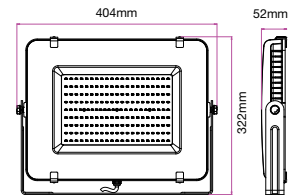

WATTS	LUMENS	BOX QTY.
100w	8000	4 pcs

① METER WIRE

LUMINOUS INTENSITY DISTRIBUTION DIAGRAM

VT-150-B

SKU: 475 | 3000K WARM WHITE
 SKU: 476 | 4000K DAY WHITE
 SKU: 477 | 6400K WHITE

WATTS	LUMENS	BOX QTY.
150w	12000	2 pcs