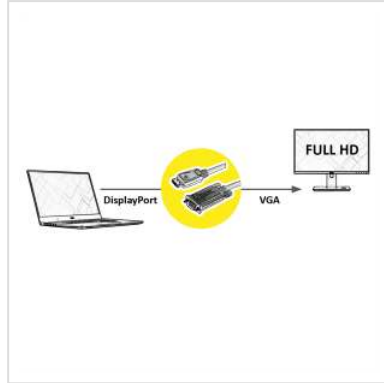

ROLINE Cable DisplayPort - VGA, M / M, black, 1.5 m

Product No. 11.04.5971
Manufacturer ROLINE
Manufacturer No. 11.04.5971

DisplayPort to VGA cable for connecting a graphics card with DP to a monitor with VGA connector - with a resolution of up to 1920x1080@60Hz!

- For connecting a graphic card with DisplayPort connector to a VGA monitor
 - Supports maximum resolutions of up to 1920x1080 @60Hz
 - The lock mechanisms of DP and VGA prevent the plugs from slipping out of the source/display and secure the connection
 - Connectors: DisplayPort Male and VGA Male
- Remark: The DisplayPort-VGA cable is only working in one direction: the DisplayPort plug has to be connected to the source device (e.g. graphic card)

Technical specifications

Manufacturer	ROLINE
Product group	Video Cable
Product type	DisplayPort-VGA Adapter
Colour	black
Length	1.5 m
Max. resolution	1920 x 1080 / 1920 x 1200 @60Hz (2K, Full HD)
Side 1 connection (PC)	DisplayPort Male
Side 2 connection (Peripherals)	VGA Male
Side 1 Connector Type	DisplayPort

Side 1 Connector Gender	Male
----------------------------	------

Side 2 Connector Type	HD D-Sub 15-pin (HD-15), VGA
-----------------------	------------------------------

Side 2 Connector Gender	Male
----------------------------	------