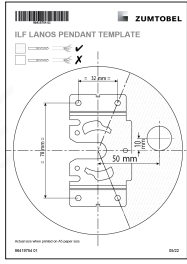

[NO] Monteringsanvisning  
 [PL] Instrukcja montażu  
 [RU] Инструкция по монтажу  
 [SE] Installationsanvisning  
 [UK] Installation Instructions

10 Main fitting Lanos Small

-  **a** 4x M4x20mm  
1.5Nm (MAX)
-  **b** 4x M4x6mm  
1.5Nm (MAX)

Main fitting Lanos Small – 96418024  
Main fitting Lanos M/L – 96413171

11

Main fitting Lanos Small – 96418024  
Main fitting Lanos M/L – 96413171

12 Fitting the Bracket

96419754 – ILF LANOS  
PENDANT TEMPLATE

4x Ø4.0 MAX (Not Supplied)

13

14

15