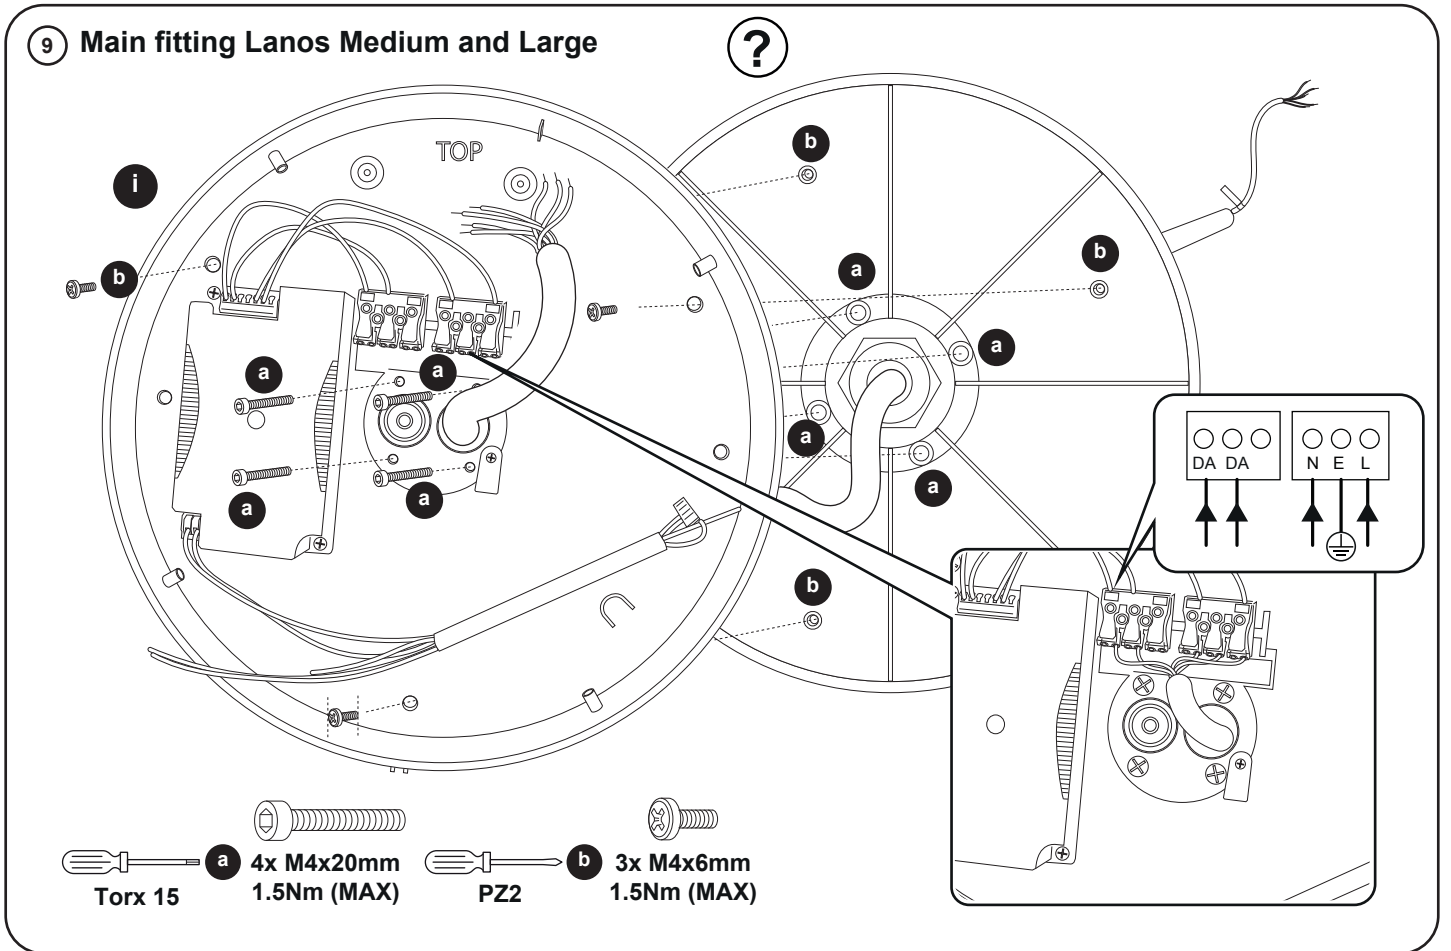

[NO] Monteringsanvisning  
 [PL] Instrukcja montażu  
 [RU] Инструкция по монтажу  
 [SE] Installationsanvisning  
 [UK] Installation Instructions

10 Main fitting Lanos Small

-  **a** 4x M4x20mm  
1.5Nm (MAX)
-  **b** 4x M4x6mm  
1.5Nm (MAX)

Main fitting Lanos Small – 96418024  
Main fitting Lanos M/L – 96413171

11

Main fitting Lanos Small – 96418024  
Main fitting Lanos M/L – 96413171

12 Fitting the Bracket

96419754 – ILF LANOS  
PENDANT TEMPLATE

4x Ø4.0 MAX (Not Supplied)

13

14

15