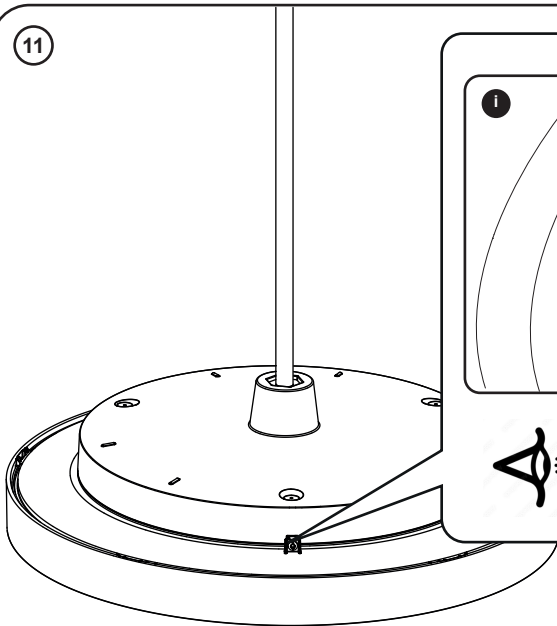

[NO] Monteringsanvisning  
 [PL] Instrukcja montażu  
 [RU] Инструкция по монтажу  
 [SE] Installationsanvisning  
 [UK] Installation Instructions

10 Main fitting Lanos Small

-  **a** 4x M4x20mm  
1.5Nm (MAX)
-  **b** 4x M4x6mm  
1.5Nm (MAX)

Main fitting Lanos Small – 96418024  
Main fitting Lanos M/L – 96413171

11

Main fitting Lanos Small – 96418024  
Main fitting Lanos M/L – 96413171

12 Fitting the Bracket

96419754 – ILF LANOS  
PENDANT TEMPLATE