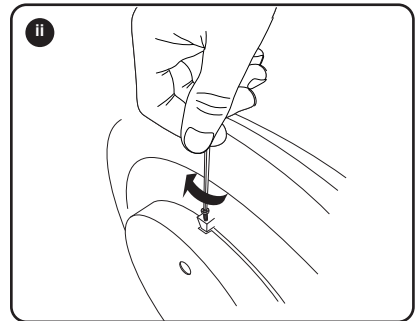

11

Main fitting Lanos Small – 96418024
Main fitting Lanos M/L – 96413171