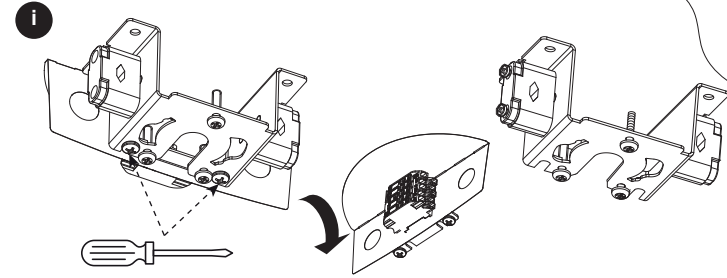

[NO] Monteringsanvisning  
 [PL] Instrukcja montażu  
 [RU] Инструкция по монтажу  
 [SE] Installationsanvisning  
 [UK] Installation Instructions

10 Main fitting Lanos Small

-  **a** 4x M4x20mm  
1.5Nm (MAX)
-  **b** 4x M4x6mm  
1.5Nm (MAX)

Main fitting Lanos Small – 96418024  
Main fitting Lanos M/L – 96413171

11

Main fitting Lanos Small – 96418024  
Main fitting Lanos M/L – 96413171

12 Fitting the Bracket

96419754 – ILF LANOS  
PENDANT TEMPLATE

4x Ø4.0 MAX (Not Supplied)

13

14

15