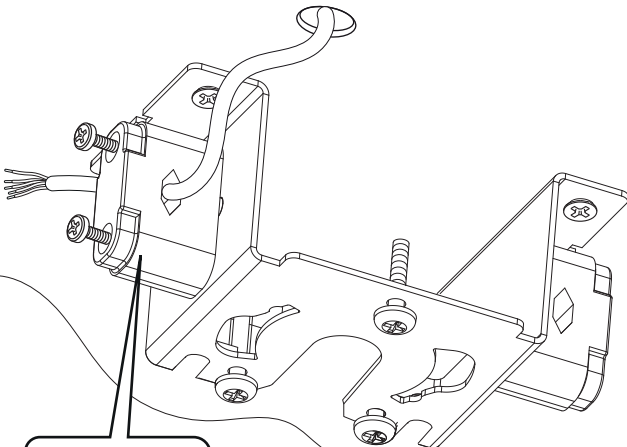

[NO] Monteringsanvisning  
 [PL] Instrukcja montażu  
 [RU] Инструкция по монтажу  
 [SE] Installationsanvisning  
 [UK] Installation Instructions

10 Main fitting Lanos Small

-  **a** 4x M4x20mm  
1.5Nm (MAX)
-  **b** 4x M4x6mm  
1.5Nm (MAX)

Main fitting Lanos Small – 96418024  
Main fitting Lanos M/L – 96413171

11

Main fitting Lanos Small – 96418024  
Main fitting Lanos M/L – 96413171

12 Fitting the Bracket

96419754 – ILF LANOS  
PENDANT TEMPLATE

4x Ø4.0 MAX (Not Supplied)

13

14

15