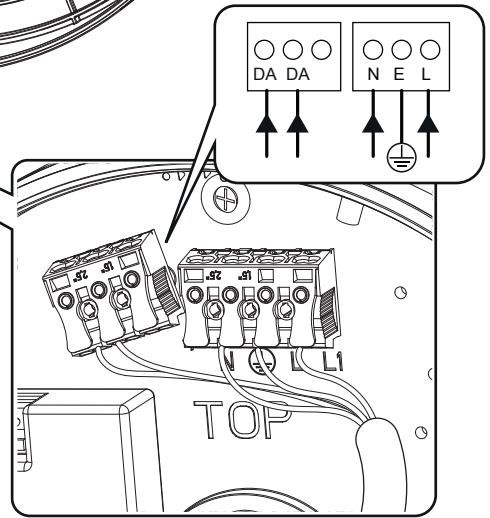

[NO] Monteringsanvisning  
 [PL] Instrukcja montażu  
 [RU] Инструкция по монтажу  
 [SE] Installationsanvisning  
 [UK] Installation Instructions

10 Main fitting Lanos Small

-  **a** 4x M4x20mm  
1.5Nm (MAX)
-  **b** 4x M4x6mm  
1.5Nm (MAX)

Main fitting Lanos Small – 96418024  
Main fitting Lanos M/L – 96413171

11

Main fitting Lanos Small – 96418024  
Main fitting Lanos M/L – 96413171

12 Fitting the Bracket

96419754 – ILF LANOS  
PENDANT TEMPLATE

4x Ø4.0 MAX (Not Supplied)

13

14

15