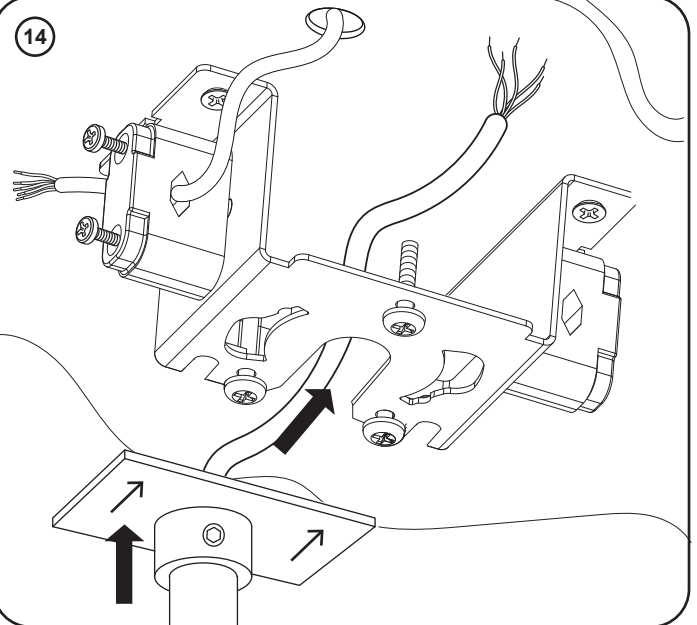

[NO] Monteringsanvisning  
 [PL] Instrukcja montażu  
 [RU] Инструкция по монтажу  
 [SE] Installationsanvisning  
 [UK] Installation Instructions

10 Main fitting Lanos Small

-  **a** 4x M4x20mm  
1.5Nm (MAX)
-  **b** 4x M4x6mm  
1.5Nm (MAX)

Main fitting Lanos Small – 96418024  
Main fitting Lanos M/L – 96413171

11

Main fitting Lanos Small – 96418024  
Main fitting Lanos M/L – 96413171

12 Fitting the Bracket

96419754 – ILF LANOS  
PENDANT TEMPLATE

4x Ø4.0 MAX (Not Supplied)

13

14

15