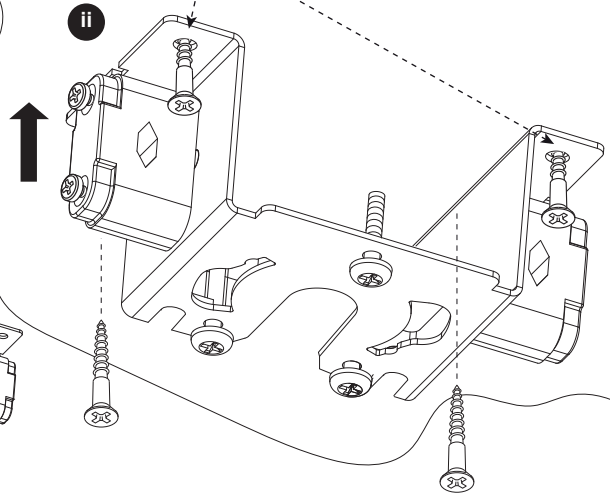

[NO] Monteringsanvisning  
 [PL] Instrukcja montażu  
 [RU] Инструкция по монтажу  
 [SE] Installationsanvisning  
 [UK] Installation Instructions

10 Main fitting Lanos Small

-  **a** 4x M4x20mm  
1.5Nm (MAX)
-  **b** 4x M4x6mm  
1.5Nm (MAX)

Main fitting Lanos Small – 96418024  
Main fitting Lanos M/L – 96413171

11

Main fitting Lanos Small – 96418024  
Main fitting Lanos M/L – 96413171

12 Fitting the Bracket

96419754 – ILF LANOS  
PENDANT TEMPLATE

4x Ø4.0 MAX (Not Supplied)

13

14

15