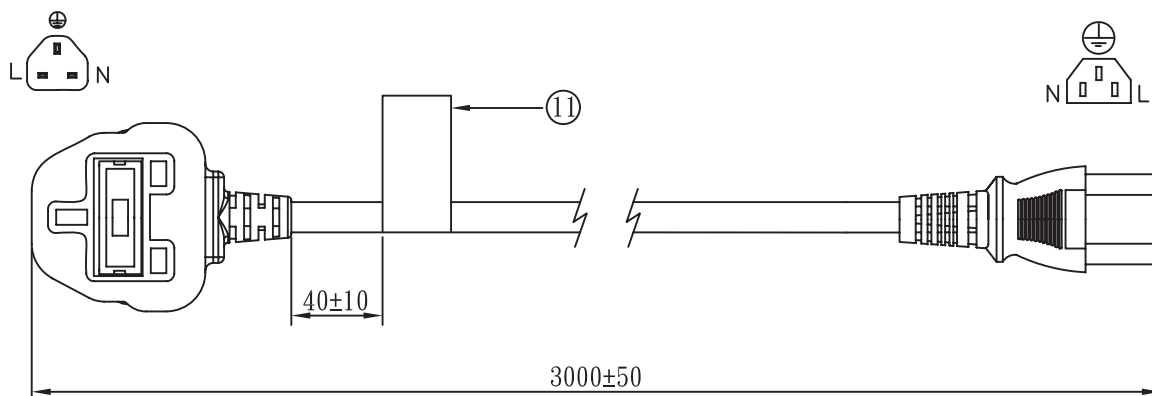

3m IEC Socket to 13A Plug Fused 5A Cordset

Order code: **23-6442**

Wiring colour:
 E: Yellow/Green
 N: Blue
 L: Brown

No.	Item	Qty.
1	SP-62 Nickel Insert	1
2	Fuse 5A	1
3	SP-63 Fire wire terminal	1
4	SP-62 Fuse cover	1
5	SP-62 Inner body cover	1
6	PVC 45P (SA87, SP-62)	40g
7	KPR-14 Blade	3
8	IS-14 Inner body	1 set
9	PVC 45P (SA87, IS-14)	22g
10	PE Tie (black, 8 inch)	1
11	Label 5A	1
Cable	H05VV-F 3G 1.0 CT-12 (black)	
Plug	SP-62 + IS-14 (5A)	3000mm

SGIS <VDE> KEMA-KEUR <VDE> <VDE> △CEBEC 809 Ⓢ Ⓣ Ⓝ Ⓟ
 NF-USE 1346 IEMMEQU H05VV-F 3G 1.0mm² 60227 IEC 53 RVV 300/500V Ⓢ
 A003083 3ASL/100 4V-75 V-75(75°C) 250/440V ORDINARY DUTY Q90033 -LF- CE