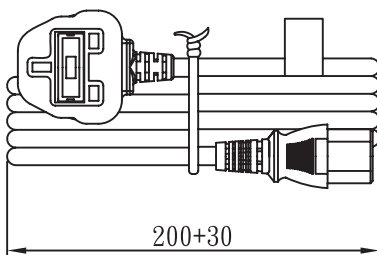

3m IEC Socket to 13A Plug Fused 5A Cordset

Order code: **23-6442**

Wiring colour:
 E: Yellow/Green
 N: Blue
 L: Brown

No.	Item	Qty.
1	SP-62 Nickel Insert	1
2	Fuse 5A	1
3	SP-63 Fire wire terminal	1
4	SP-62 Fuse cover	1
5	SP-62 Inner body cover	1
6	PVC 45P (SA87, SP-62)	40g
7	KPR-14 Blade	3
8	IS-14 Inner body	1 set
9	PVC 45P (SA87, IS-14)	22g
10	PE Tie (black, 8 inch)	1
11	Label 5A	1
Cable	H05VV-F 3G 1.0 CT-12 (black)	
Plug	SP-62 + IS-14 (5A)	3000mm

SGIS <VDE> KEMA-KEUR <VDE> <VDE> △CEBEC 809 Ⓢ Ⓣ Ⓝ Ⓟ
 NF-USE 1346 IEMMEQU H05VV-F 3G 1.0mm² 60227 IEC 53 RVV 300/500V Ⓢ
 A003083 3ASL/100 4V-75 V-75(75°C) 250/440V ORDINARY DUTY Q90033 -LF- CE