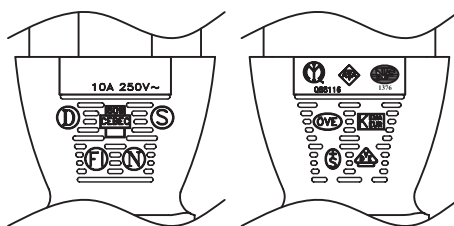

3m IEC Socket to 13A Plug Fused 5A Cordset

Order code: **23-6442**

Wiring colour:
 E: Yellow/Green
 N: Blue
 L: Brown

No.	Item	Qty.
1	SP-62 Nickel Insert	1
2	Fuse 5A	1
3	SP-63 Fire wire terminal	1
4	SP-62 Fuse cover	1
5	SP-62 Inner body cover	1
6	PVC 45P (SA87, SP-62)	40g
7	KPR-14 Blade	3
8	IS-14 Inner body	1 set
9	PVC 45P (SA87, IS-14)	22g
10	PE Tie (black, 8 inch)	1
11	Label 5A	1
Cable	H05VV-F 3G 1.0 CT-12 (black)	
Plug	SP-62 + IS-14 (5A)	3000mm

SGIS <VDE> KEMA-KEUR <VDE> <VDE> △CEBEC 809 Ⓢ Ⓣ Ⓝ Ⓟ
 NF-USE 1346 IEMMEQU H05VV-F 3G 1.0mm² 60227 IEC 53 RVV 300/500V Ⓢ
 A003083 3ASL/100 4V-75 V-75(75°C) 250/440V ORDINARY DUTY Q90033 -LF- CE