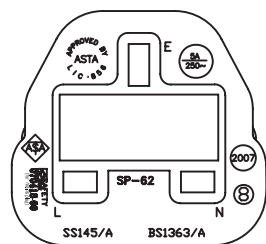

3m IEC Socket to 13A Plug Fused 5A Cordset

Order code: **23-6442**

Wiring colour:
 E: Yellow/Green
 N: Blue
 L: Brown

No.	Item	Qty.
1	SP-62 Nickel Insert	1
2	Fuse 5A	1
3	SP-63 Fire wire terminal	1
4	SP-62 Fuse cover	1
5	SP-62 Inner body cover	1
6	PVC 45P (SA87, SP-62)	40g
7	KPR-14 Blade	3
8	IS-14 Inner body	1 set
9	PVC 45P (SA87, IS-14)	22g
10	PE Tie (black, 8 inch)	1
11	Label 5A	1
Cable	H05VV-F 3G 1.0 CT-12 (black)	
Plug	SP-62 + IS-14 (5A)	3000mm

SGIS <VDE> KEMA-KEUR <VDE> <VDE> △CEBEC 809 Ⓢ Ⓣ Ⓝ Ⓟ
 NF-USE 1346 IEMMEQU H05VV-F 3G 1.0mm² 60227 IEC 53 RVV 300/500V Ⓢ
 A003083 3ASL/100 4V-75 V-75(75°C) 250/440V ORDINARY DUTY Q90033 -LF- CE