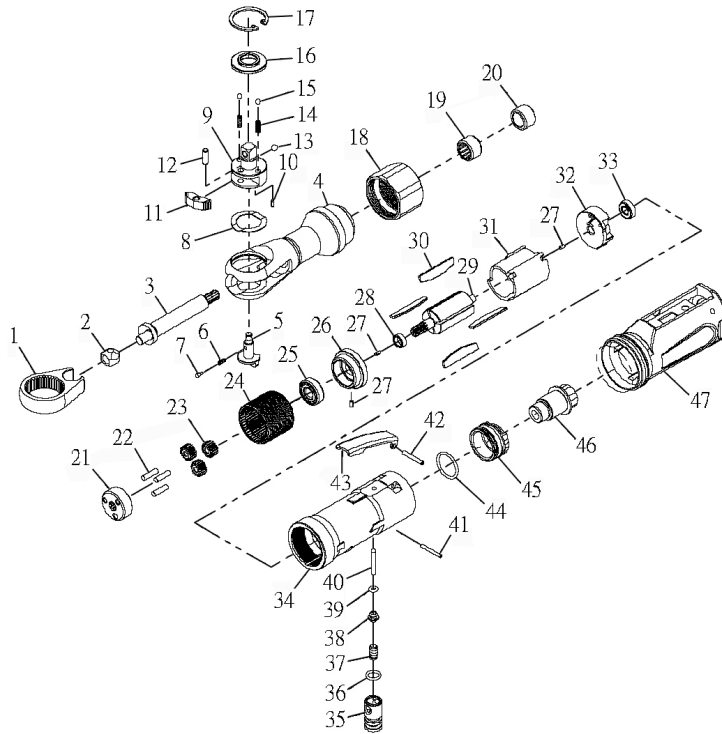

Parts Information: Air Ratchet Wrench 1/2" Sq Drive Premier Model No: SA608.V2

Item	Part No.	Description
1	SA607.V2-01	RATCHET YOKE
2	SA607.V2-02	DRIVE BUSHING
3	SA607.V2-03	CRANKSHAFT
4	SA607.V2-04	RATCHET HOUSING
5	SA608.V2-05	REVERSE BUTTON
6	SA607.V2-06	RATCHET SPRING
7	SA607.V2-07	SPRING CAP
8	SA607.V2-08	CRINKLE WASHER
9	SA608.V2-09	RATCHET ANVIL
10	SA607.V2-10	SPRING PIN (2.5x6)
11	SA607.V2-11	PAWL
12	SA607.V2-12	NEEDLE ROLLER
13	SB-6.0	STEEL BALL 6.0mm
14	SA607.V2-14	SPRING
15	SB-4.0	STEEL BALL 4.0mm
16	SA608.V2-16	THRUST WASHER
17	SA607.V2-17	RETAINING RING
18	SA607.V2-18	CLAMP NUT
19	B/HK1212	NEEDLE BEARING HK1212
20	SA607.V2-20	BUSHING
21	SA607.V2-21	IDLE SPINDLE
22	SA607.V2-22	NEEDLE ROLLER
23	SA607.V2-23	IDLER GEAR
24	SA607.V2-24	INTERNAL GEAR

Item	Part No.	Description
25	B/608ZZ	BEARING 608ZZ
26	SA607.V2-26	FRONT END PLATE
27	SA607.V2-27	SPRING PIN (2.5x5)
28	SA607.V2-28	SPACER
29	SA607.V2-29	ROTOR
30	SA607.V2-30	ROTOR BLADE (SET OF 4)
31	SA607.V2-31	CYLINDER
32	SA607.V2-32	REAR END PLATE
33	B/696ZZ	BEARING 696ZZ
34	SA607.V2-34	MOTOR HOUSING
35	SA607.V2-35	VALVE SCREW
36	SA607.V2-36	O-RING
37	SA607.V2-37	VALVE SPRING
38	SA607.V2-38	THROTTLE VALVE
39	SA607.V2-39	O-RING
40	SA607.V2-40	VALVE SHAFT
41	SA607.V2-41	SPRING PIN
42	SA607.V2-42	SPRING PIN
43	SA607.V2-43	THROTTLE LEVER
44	SA607.V2-44	O-RING
45	SA607.V2-45	EXHAUST SLEEVE
46	SA607.V2-46	INLET BUSHING
47	SA607.V2-47	HOUSING COVER