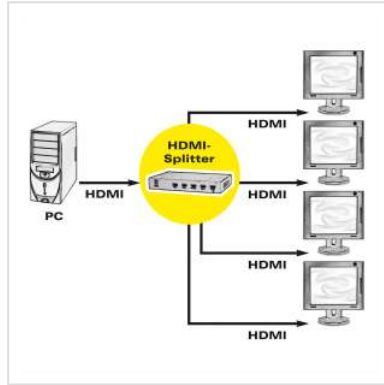

ROLINE HDMI Splitter, 4-way

Product No.	14.01.3553
Manufacturer	ROLINE
Manufacturer No.	14.01.3553
EAN (single piece)	7611990199860

- Duplicates the HDMI signal of one device to four HDMI outputs
- E.g. for application at presentations or trainings
- Connectors: 5x HDMI Female (1x input, 4x output)
- Max. resolution (nominal): 1920 x 1200, 1080p
- HDCP compliant
- Contents: HDMI Splitter, power supply, manual

Technical specifications

Manufacturer	ROLINE
Product group	Splitters and selectors
Product type	HDMI-Video-Splitter
Colour	black
Scope of delivery	splitter, power supply unit, manual
Interface	HDMI
Inputs	1
Outputs	4

Video input	1x HDMI Female
Video output	4x HDMI Female
Max. resolution	1920 x 1200, 1080P
Power supply output	5V DC, 3000mA